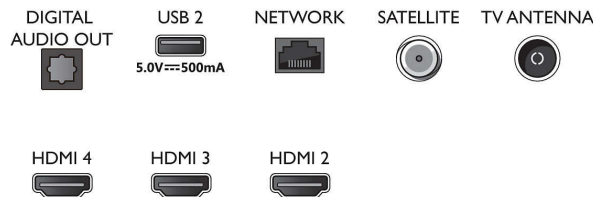

Connectivity

- Number of HDMI connections: 4
- HDMI features: Audio Return Channel, 4K
- EasyLink (HDMI-CEC): Remote control pass-through, System audio control, System standby, One touch play
- Number of USBs: 2
- Wireless connection: Wi-Fi 802.11n, 2 x 2, Dual band, Bluetooth 5.0
- Other connections: Satellite Connector, Common Interface Plus (CI+), Digital audio out (optical),

Connections

Side

Bottom

4K UHD Android TV

3 sided AmbientLight TV Major HDR formats supported, Dolby Vision and Dolby Atmos, 108 cm (43") Android TV

43PUS8057/12

Specifications

Ethernet-LAN RJ-45, Headphone out, Service connector