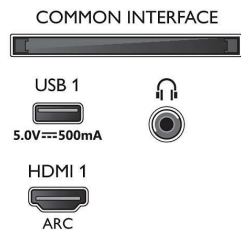

- OS: Android TV™ 11 (R)
- Pre-installed apps: Amazon Prime Video, BBC iPlayer, Disney+, Netflix, YouTube
- Memory size (Flash): 16 GB*
- Gaming cloud: Stadia

Smart TV Features

- Interactive TV: HbbTV
- Ease of Use: One-stop smart menu button, On-screen user manual
- Firmware upgradeable: Firmware auto upgrade wizard, Firmware upgradeable via USB, Online firmware upgrade, App upgrade in background
- Voice assistant*: Google Assistant ready*

Multimedia Applications

- Video Playback Formats: Containers: AVI, MKV, H264/MPEG-4 AVC, MPEG-1, MPEG-2, MPEG-4, HEVC (H.265), VP9, AV1
- Music Playback Formats: AAC, MP3, WAV, WMA (v2 up to v9.2), WMA-PRO (v9 and v10)

43PUS8057/12

- Subtitles Formats Support: .SMI, .SRT, .SUB, .TXT, .ASS, .SSA
- Picture Playback Formats: JPEG, BMP, GIF, PNG, HEIF

Processing

- Processing Power: Quad Core

Sound

- Output power (RMS): 20 W
- Speaker configuration: 2 x 10 W full-range speaker
- Sound Enhancement: Clear Dialogue, Dolby Atmos®, Auto Volume Leveller, Dolby Bass Enhancement

Connectivity

- Number of HDMI connections: 4
- HDMI features: Audio Return Channel, 4K
- EasyLink (HDMI-CEC): Remote control pass-through, System audio control, System standby, One touch play
- Number of USBs: 2
- Wireless connection: Wi-Fi 802.11n, 2 x 2, Dual band, Bluetooth 5.0
- Other connections: Satellite Connector, Common Interface Plus (CI+), Digital audio out (optical),

Connections

Side