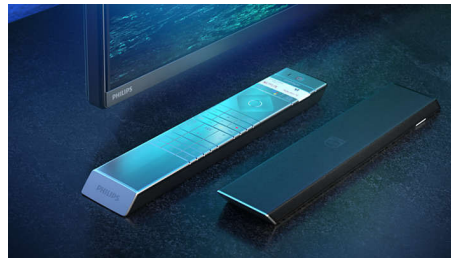

# OLED+

The difference is real.

A Philips 4K UHD OLED+ TV is compatible with all major HDR formats. Whether it's a must-watch series or the latest game, every scene will be full of rich detail. If you're watching or playing in a brightly lit room, your TV automatically adjusts the picture so it still looks amazing.

## Premium materials.

Premium materials make all the difference to this OLED+ TV. The micro-mesh speaker grille is topped with Kvadrat's acoustically transparent wool-blend speaker fabric, which allows the sound to flow freely into the room. The backlit remote is finished with soft, responsibly sourced Muirhead leather.