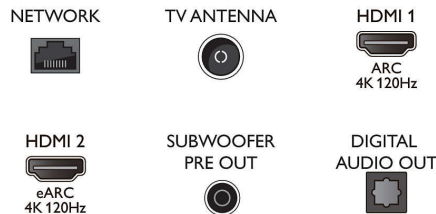

Specifications

Ambilight

- Ambilight Features: Ambilight Music, Game Mode, Wall colour adaptive, Lounge mode, AmbiSleep, Sunrise Alarm, AmbiWakeup
- Ambilight Version: 4-sided

Picture/Display

- Aspect ratio: 16:9
- Display: 4K Ultra HD OLED
- Panel resolution: 3840x2160
- Picture engine: P5 AI Dual Picture Engine
- Picture enhancement: Ultra Resolution, Wide Color Gamut 99% DCI/P3, Dolby Vision, HDR10+, Perfect Natural Motion, A.I. PQ mode, CalMAN Ready, ISF Color Management, Micro Dimming Perfect

Supported Display Resolution

- Computer inputs on HDMI1/2: HDMI2.1 supported., HDR supported, HDR10+/HLG
- Computer inputs on HDMI3/4: HDMI2.0 supported.
- Video inputs on HDMI1/2: HDMI2.1 supported, HDR supported, HDR10+/HLG
- Video inputs on HDMI3/4: HDMI2.0 supported.

Tuner/Reception/Transmission

- Digital TV: DVB-T/T2
- Video Playback: PAL, SECAM
- Interactive TV: meWatch Red Button
- MPEG Support: MPEG2, MPEG4
- TV Program guide*: 8 day Electronic Program Guide
- Signal strength indication
- HEVC support

Android TV

- OS: Android TV™ 10 (Q)
- Pre-installed apps: Google Play Movies*, Google Play Music*, Google Search, YouTube, Netflix, Spotify, Amazon Prime Video
- Memory size(Flash): 32GB*

Smart TV Features

- User Interaction: SimplyShare
- Program: Pause TV, USB recording*
- Ease of Installation: Auto detect Philips devices, Device connection wizard, Network installation wizard, Settings assistant wizard
- Ease of Use: One-stop smart menu button, Onscreen usermanual
- Firmware upgradeable: Firmware auto upgrade