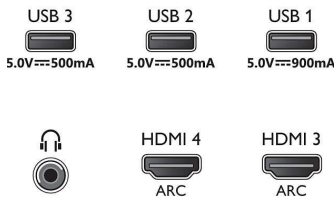

Android TV

- OS: Android TV™ 10 (Q)
- Pre-installed apps: Google Play Movies*, Google Play Music*, Google Search, YouTube, Netflix, Spotify, Amazon Prime Video
- Memory size(Flash): 32GB*

Smart TV Features

- User Interaction: SimplyShare
- Program: Pause TV, USB recording*
- Ease of Installation: Auto detect Philips devices, Device connection wizard, Network installation wizard, Settings assistant wizard
- Ease of Use: One-stop smart menu button, Onscreen usermanual
- Firmware upgradeable: Firmware auto upgrade

- wizard, Firmware upgradeable via USB, Online firmware upgrade
- Screen Format Adjustments: Basic - Fill Screen, Fit to screen, Advance - Shift, Zoom, stretch, Wide screen
- Remote Control: with Voice, with Key light, with Muirhead leather
- Voice assistant*: Google Assistant built-in, RC with Mic., Works with Alexa

Multimedia Applications

- Video Playback Formats: Containers: AVI, MKV, H264/MPEG-4 AVC, MPEG-1, MPEG-2, MPEG-4, VP9, HEVC (H.265), AV1
- Music Playback Formats: AAC, MP3, WAV, WMA (v2 up to v9.2), WMA-PRO (v9 and v10)
- Subtitles Formats Support: .SRT, .SUB, .TXT, .SMI
- Picture Playback Formats: JPEG, BMP, GIF, PNG, 360 photo, HEIF

Processing

- Processing Power: Quad Core

Sound

- Audio: Sound by Bowers & Wilkins, 3.1.2 Channel, Output power : 70 Watt (RMS)

Connections

Side