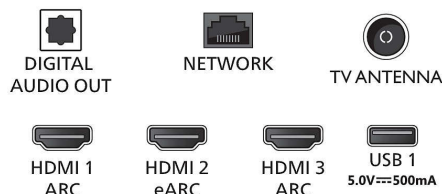

Connectivity

- Number of HDMI connections: 4
- HDMI features: 4K, Audio Return Channel
- EasyLink (HDMI-CEC): Remote control pass-through, System audio control, System standby, One touch play
- Number of USBs: 2
- Wireless connection: Wi-Fi 802.11ac, 2x2, Dual band, Bluetooth 5.0
- Other connections: Digital audio out (optical), Ethernet-LAN RJ-45, Headphone out
- HDCP 2.3: Yes on all HDMI
- HDMI ARC: Yes for all ports
- HDMI 2.1 features: eARC on HDMI 2, eARC/VRR/ ALLM supported

Power

- Mains power: AC 220 - 240 V 50/60Hz
- Standby power consumption: <0.3W
- Power Saving Features: Auto switch-off timer, Light sensor, Picture mute (for radio), Eco mode

Accessories

- Included accessories: Quick start guide, Legal and safety brochure, Power cord, Table top stand, Remote Control, 2 x AAA Batteries

Dimensions

- Set Width: 958 mm
- Set Height: 559 mm
- Set Depth: 82 mm
- Product weight: 9.1 kg
- Set width (with stand): 958 mm
- Set height (with stand): 621 mm
- Set depth (with stand): 233 mm
- Product weight (+stand): 9.4 kg
- Box width: 1070.0 mm
- Box height: 650.0 mm
- Box depth: 140.0 mm

- Weight incl. Packaging: 9 kg
- Wall mount dimensions: 100 x 200 mm

Connections

Side

Down

Issue date 2023-08-06

Version: 4.1.1

EAN: 87 18863 03645 7

© 2023 Koninklijke Philips N.V.
All Rights reserved.

Specifications are subject to change without notice.
Trademarks are the property of Koninklijke Philips N.V.
or their respective owners.

www.philips.com

- EPG and actual visibility (up to 8 days) is country and operator dependent.
- Android App offerings vary per country. For more details please visit your local Google Play Store.
- Memory size (Flash) : 16G, the actual available disc space may differ (dependant on e.g. (pre-)installed apps, installed operating system, etc.)
- Philips TV Remote app and related functionalities vary per TV model, operator, and country, as well as smart device model and OS. For more details please visit: www.philips.com/TVRemoteapp.
- Amazon Prime is available in selected languages and countries.
- Google Assistant is available on Philips Android TVs running on Android O (8) or higher OS version. Google Assistant is available in selected languages and countries.
- Netflix subscription required. Subject to terms at <https://www.netflix.com>
- Amazon, Alexa and all related logos are trademarks of Amazon.com, Inc. or its affiliates. Amazon Alexa is available in selected languages and countries.
- Disney+ subscription required. Subject to terms at <https://www.disneyplus.com> (c) 2020 Disney and its related entities. Disney+ is available in selected languages and countries.
- Image depicted on the website are non-contractual pictures. Please always refer to the actual TV that are sold in the retail or stores.