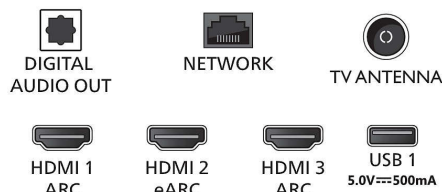

Connections

Side

Down

Issue date 2023-08-06

Version: 7.1.1

EAN: 87 18863 03632 7

© 2023 Koninklijke Philips N.V.
All Rights reserved.

Specifications are subject to change without notice. Trademarks are the property of Koninklijke Philips N.V. or their respective owners.

www.philips.com

* EPG and actual visibility (up to 8 days) is country and operator dependent.

* Android App offerings vary per country. For more details please visit your local Google Play Store.

* Philips TV Remote app and related functionalities vary per TV model, operator, and country, as well as smart device model and OS. For more details please visit: www.philips.com/TVRemoteapp.

* Amazon Prime is available in selected languages and countries.

* Google Assistant is available on Philips Android TVs running on Android O (8) or higher OS version. Google Assistant is available in selected languages and countries.

* Netflix subscription required. Subject to terms at <https://www.netflix.com>

* Amazon, Alexa and all related logos are trademarks of Amazon.com, Inc. or its affiliates. Amazon Alexa is available in selected languages and countries.

* Disney+ subscription required. Subject to terms at <https://www.disneyplus.com> (c) 2020 Disney and its related entities.

* Disney+ is available in selected languages and countries.

* Image depicted on the website are non-contractual pictures. Please always refer to the actual TV that are sold in the retail or stores.