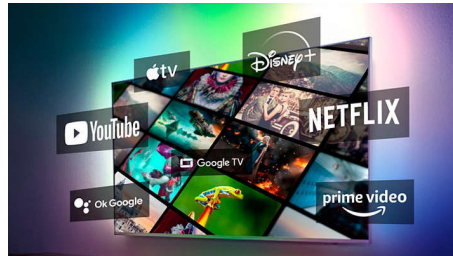

Pixel Precise Ultra HD

The beauty of 4K Ultra HD TV is in savoring every detail. Philips Pixel Precise Ultra HD engine converts any input picture into stunning UHD resolution on your screen. Enjoy a smooth, yet sharp moving image and exceptional contrast. Discover deeper blacks, whiter whites, vivid colors and natural skin tones-every time, and from any source.

Ultra-sharp picture

No matter what you watch, this 4K LED Ambilight TV gives you a bright, ultra-sharp picture with vivid colors. The TV is compatible

with all major HDR formats-so you'll see more detail, even in dark and bright areas, when you're streaming HDR content.

Google TV™

What do you want to watch? Google TV brings together movies, shows, and more, from across your apps and subscriptions-and organises them just for you. You'll get suggestions based on what you like, and you can even use the Google TV app on your phone to curate your watchlist on the go.

55PUT7928/68

TV content

Google Play

Go beyond traditional TV programming with Google Play Store . Experience endless movies, TV, music, apps and games online. More to love.

Dolby Vision and Dolby Atmos

With Dolby Vision and Dolby Atmos on board, your films, shows, and games look and sound incredible. See the picture the director wanted you to see-no more disappointing scenes that are too dark to make out! Hear every word clearly. Experience sound effects like they're really happening around you.