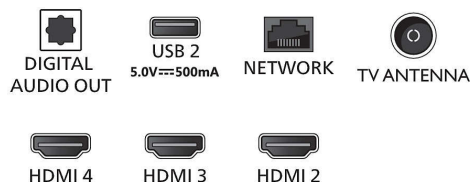

Connections

Side

Down

Issue date 2024-04-29

Version: 3.3.1

EAN: 87 18863 03965 6

© 2024 Koninklijke Philips N.V.
All Rights reserved.

Specifications are subject to change without notice. Trademarks are the property of Koninklijke Philips N.V. or their respective owners.

www.philips.com

* EPG and actual visibility (up to 8 days) is country and operator dependent.

* Philips TV does not guarantee 100% interoperability with all HDMI CEC devices

* Its functionality is subject to ChromeCast built-in apps and smart devices. For more details, please visit ChromeCast built-in product pages.

* Image depicted on the website are non-contractual pictures. Please always refer to the actual TV that are sold in the retail or stores.

* Amazon Prime is available in selected languages and countries.

* Disney+ subscription required. Subject to terms at <https://www.disneyplus.com> (c) 2020 Disney and its related entities.

* Disney+ is available in selected languages and countries.

* Netflix subscription required. Subject to terms at <https://www.netflix.com>

* Google TV is the name of this device's software experience and a trademark of Google LLC.

* Google TV is the name of this device's software experience and a trademark of Google LLC. YouTube, Ok Google and other marks are trademarks of Google LLC.

* Smart TV app offerings vary per TV model and country. For more details please visit: www.philips.com/smarttv.

* Due to the transmission limitations of Bluetooth wireless technology, a slight sound delay might occur when you hear audio from your bluetooth headphone or bluetooth speakers. When this occurs, you might see the character moving his or her mouth but there is a slight delay in spoken dialog accompany

* Philips TV Remote app and related functionalities vary per TV model, operator, and country, as well as smart device model and OS. For more details please visit: www.philips.com/TVRemoteapp.