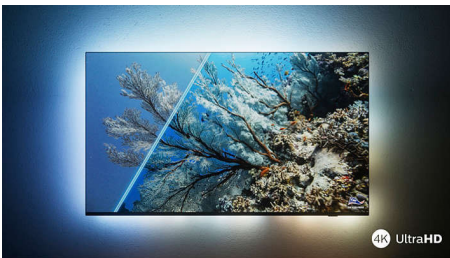

139 cm (55") 4K Ambilight TV Supports major HDR formats, Pixel Precise Ultra HD, Google TV™

Highlights

Ambilight TV

Ambilight TVs are the only TVs with LED lights behind the screen that react to what you watch, immersing you in a halo of colorful light. It changes everything: your TV seems bigger, and you'll be drawn deeper into your favorite shows, movies, and games.

Ultra-sharp picture

No matter what you watch, this 4K LED Ambilight TV gives you a bright, ultra-sharp picture with vivid colors. The TV is compatible

with all major HDR formats-so you'll see more detail, even in dark and bright areas, when you're streaming HDR content.