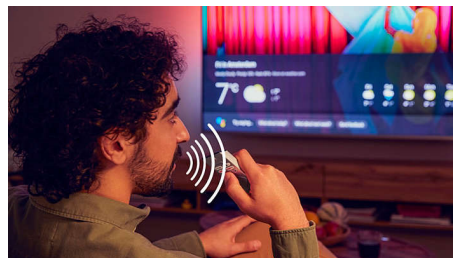

Google Assistant

Control your Philips Google TV with your voice. Want to play a game, watch Netflix, or find content and apps in the Google Play store? Just tell your TV. You can even command all Google Assistant-compatible smart home devices-like dimming the lights and setting the thermostat on movie night. Without leaving the sofa

55PUT7928/68

TV content

Google Play

Go beyond traditional TV programming with Google Play Store . Experience endless movies, TV, music, apps and games online. More to love.