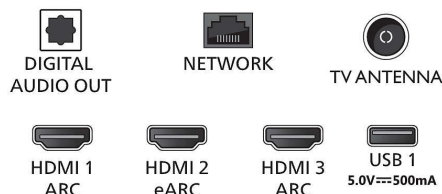

Dimensions

- Set Width: 1670.5 mm
- Set Height: 960 mm
- Set Depth: 84 mm

- Product weight: 32 kg
- Set width (with stand): 1670.5 mm
- Set height (with stand): 1032 mm
- Set depth (with stand): 361 mm
- Product weight (+stand): 33 kg
- Box width: 1879 mm
- Box height: 1106 mm
- Box depth: 190 mm
- Weight incl. Packaging: 43 kg
- Wall mount dimensions: 300 x 300 mm

Connections

Side

Down

Issue date 2023-08-06

Version: 7.1.1

EAN: 87 18863 03622 8

© 2023 Koninklijke Philips N.V.
All Rights reserved.

Specifications are subject to change without notice.
Trademarks are the property of Koninklijke Philips N.V.
or their respective owners.