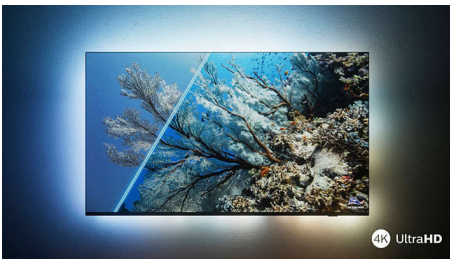

Vibrant HDR picture

Want to experience a perfect picture for every scene? Your Philips 4K UHD TV is compatible with all major HDR formats, which means you get brilliant, sharp images. You'll see every detail, even in dark and bright areas.