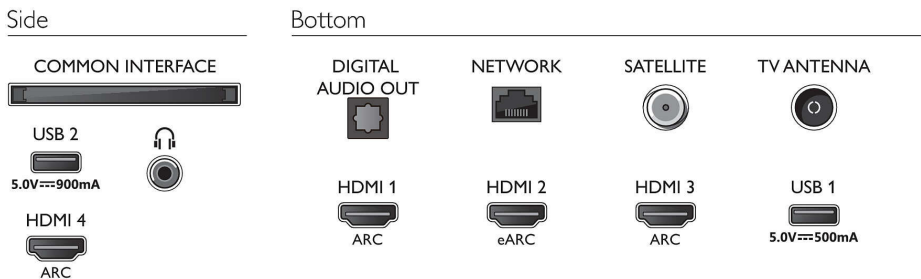

Processing

- Processing Power: Quad Core

Sound

- Output power (RMS): 20 W
- Speaker configuration: 2 x 10 W full-range speaker
- Sound Enhancement: Dolby Atmos®, A.I. Sound, Clear Dialogue, Night mode, A.I. EQ, Dolby Bass Enhancement, Dolby Volume Leveller, DTS Play-Fi, Mimi Sound Personalisation, Room Calibration

Connectivity

- Number of HDMI connections: 4
- HDMI features: 4K, Audio Return Channel
- EasyLink (HDMI-CEC): Remote control pass-through, System audio control, System standby, One touch play

Connections

Design

- Colours of TV: Light silver bezel
- Stand design: Light silver V sticks

Dimensions

- Set Width: 962.8 mm
- Set Height: 558.2 mm
- Set Depth: 77.1 mm
- Product weight: 9.1 kg
- Set width (with stand): 962.8 mm
- Set height (with stand): 628.3 mm
- Set depth (with stand): 221.5 mm
- Product weight (+stand): 9.3 kg
- Box width: 1070.0 mm
- Box height: 650.0 mm
- Box depth: 140.0 mm
- Weight incl. Packaging: 11.8 kg
- Stand width: 777.0 mm
- Stand height: 70.0 mm
- Stand depth: 221.5 mm
- Distance between 2 stands: 777.0 mm
- Stand height to TV bottom edge: 70.0 mm
- Wall-mount compatible: 100 x 200 mm