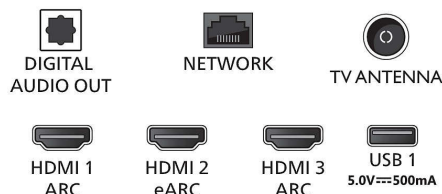

Connections

Side

Down

Issue date 2023-08-06

Version: 8.0.1

EAN: 87 18863 03628 0

© 2023 Koninklijke Philips N.V.
All Rights reserved.

Specifications are subject to change without notice.
Trademarks are the property of Koninklijke Philips N.V. or their respective owners.

www.philips.com

* EPG and actual visibility (up to 8 days) is country and operator dependent.

* Android App offerings vary per country. For more details please visit your local Google Play Store.

* Philips TV Remote app and related functionalities vary per TV model, operator, and country, as well as smart device model and OS. For more details please visit: www.philips.com/TVRemoteapp.

* Amazon Prime is available in selected languages and countries.

* Google Assistant is available on Philips Android TVs running on Android O (8) or higher OS version. Google Assistant is available in selected languages and countries.

* Netflix subscription required. Subject to terms at <https://www.netflix.com>

* Amazon, Alexa and all related logos are trademarks of Amazon.com, Inc. or its affiliates. Amazon Alexa is available in selected languages and countries.

* Disney+ subscription required. Subject to terms at <https://www.disneyplus.com> (c) 2020 Disney and its related entities.

* Disney+ is available in selected languages and countries.

* Image depicted on the website are non-contractual pictures. Please always refer to the actual TV that are sold in the retail or stores.