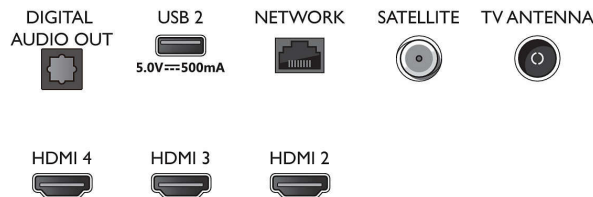

4K UHD Android TV

3 sided Ambilight TV Major HDR formats supported, Dolby Vision and Dolby Atmos, 126 cm (50") Android TV

50PUS8007/12

Specifications

Ambilight

- Ambilight Features: Wall colour adaptive, Lounge mode, Game Mode, Built-in Ambilight
- Ambilight Version: 3 sided

Picture/Display

- Aspect ratio: 16:9
- Diagonal screen size (metric): 126 cm
- Display: 4K Ultra HD LED
- Panel resolution: 3840 x 2160
- Native refresh rate: 60 Hz
- Picture engine: Pixel Precise Ultra HD
- Picture enhancement: Dolby Vision, HLG (Hybrid Log Gamma), HDR10+ compatible
- Diagonal screen size (inch): 50 inch

Display input resolution

- Resolution-Refresh rate: 576 p - 50 Hz, 640 x 480 - 60 Hz, 720 p - 50 Hz, 60 Hz, 2560 x 1440 - 60 Hz, 1920 x 1080p - 24 Hz, 25 Hz, 30 Hz, 3840 x 2160p - 24 Hz, 25 Hz, 30 Hz, , 50 Hz, 60 Hz

Tuner/Reception/Transmission

- Digital TV: DVB-T/T2/T2-HD/C/S/S2
- TV Programme guide*: 8-day Electronic

Programme Guide

- Signal strength indication
- Teletext: 1000 page Hypertext
- HEVC support

Android TV

- OS: Android TV™ 11 (R)
- Pre-installed apps: YouTube, Netflix, BBC iPlayer, Amazon Prime Video, Disney+
- Memory size (Flash): 16 GB*
- Gaming cloud: Stadia

Smart TV Features

- Interactive TV: HbbTV
- Ease of Use: One-stop smart menu button, On-screen user manual
- Firmware upgradeable: Firmware auto upgrade wizard, Firmware upgradeable via USB, Online firmware upgrade, App upgrade in background
- Voice assistant*: Google Assistant ready*

Multimedia Applications

- Video Playback Formats: Containers: AVI, MKV, H264/MPEG-4 AVC, MPEG-1, MPEG-2, MPEG-4, VP9, HEVC (H.265), AV1
- Music Playback Formats: AAC, MP3, WAV, WMA

(v2 up to v9.2), WMA-PRO (v9 and v10)