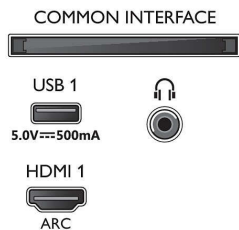

Android TV

- OS: Android TV™ 11 (R)
- Pre-installed apps: YouTube, Netflix, BBC iPlayer, Amazon Prime Video, Disney+
- Memory size (Flash): 16 GB*
- Gaming cloud: Stadia

Smart TV Features

- Interactive TV: HbbTV
- Ease of Use: One-stop smart menu button, On-screen user manual
- Firmware upgradeable: Firmware auto upgrade wizard, Firmware upgradeable via USB, Online firmware upgrade, App upgrade in background
- Voice assistant*: Google Assistant ready*

Multimedia Applications

- Video Playback Formats: Containers: AVI, MKV, H264/MPEG-4 AVC, MPEG-1, MPEG-2, MPEG-4, VP9, HEVC (H.265), AV1
- Music Playback Formats: AAC, MP3, WAV, WMA

(v2 up to v9.2), WMA-PRO (v9 and v10)

- Subtitles Formats Support: .SMI, .SRT, .SSA, .SUB, .TXT, .ASS
- Picture Playback Formats: JPEG, BMP, GIF, PNG, HEIF

Processing

- Processing Power: Quad Core

Sound

- Output power (RMS): 20 W
- Speaker configuration: 2 x 10 W full-range speaker
- Sound Enhancement: Auto Volume Leveller, Clear Dialogue, Dolby Atmos®, Dolby Bass Enhancement

Connectivity

- Number of HDMI connections: 4
- HDMI features: 4K, Audio Return Channel
- EasyLink (HDMI-CEC): Remote control pass-through, System audio control, System standby, One touch play
- Number of USBs: 2
- Wireless connection: Wi-Fi 802.11n, 2 x 2, Dual band, Bluetooth 5.0
- Other connections: Common Interface Plus (CI+),

Connections

Side