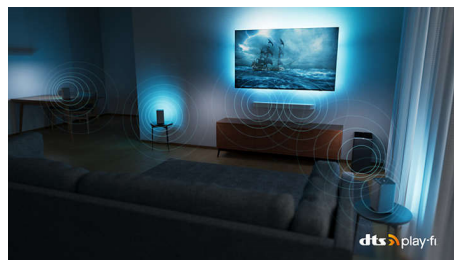

DTS Play-Fi compatible

Philips Wireless Home System powered by DTS Play-Fi lets you connect to compatible soundbars and wireless speakers around your home in seconds. Listen to movies in the kitchen. Play music anywhere. You can even create a home-theater surround-sound system using your Philips TV as a central speaker.