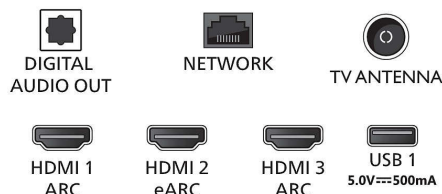

Dimensions

- Set Width: 1231 mm
- Set Height: 710 mm

- Set Depth: 80 mm
- Product weight: 14 kg
- Set width (with stand): 1231 mm
- Set height (with stand): 780 mm
- Set depth (with stand): 264 mm
- Product weight (+stand): 15 kg
- Box width: 1360 mm
- Box height: 840 mm
- Box depth: 160 mm
- Weight incl. Packaging: 19 kg
- Wall mount dimensions: 200 x 300 mm

Connections

Side

Down

Issue date 2023-08-06

Version: 7.1.1

EAN: 87 18863 03634 1

© 2023 Koninklijke Philips N.V.
All Rights reserved.

Specifications are subject to change without notice.
Trademarks are the property of Koninklijke Philips N.V.
or their respective owners.