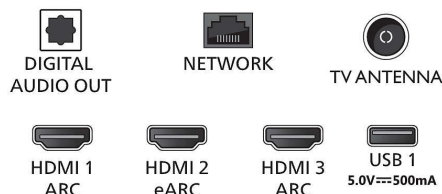

Dimensions

- Set Width: 1670.5 mm
- Set Height: 960 mm
- Set Depth: 84 mm

- Product weight: 32 kg
- Set width (with stand): 1670.5 mm
- Set height (with stand): 1032 mm
- Set depth (with stand): 361 mm
- Product weight (+stand): 33 kg
- Box width: 1879 mm
- Box height: 1106 mm
- Box depth: 190 mm
- Weight incl. Packaging: 43 kg
- Wall mount dimensions: 300 x 300 mm

Connections

Side

Down

Issue date 2023-08-06

Version: 7.1.1

EAN: 87 18863 03622 8

© 2023 Koninklijke Philips N.V.
All Rights reserved.

Specifications are subject to change without notice.
Trademarks are the property of Koninklijke Philips N.V. or their respective owners.