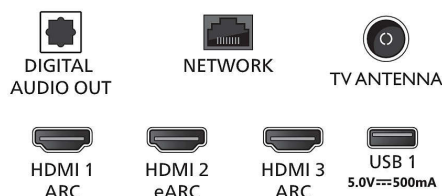

Connections

Side

Down

Issue date 2023-08-06

Version: 8.0.1

EAN: 87 18863 03628 0

© 2023 Koninklijke Philips N.V.
All Rights reserved.

Specifications are subject to change without notice.
Trademarks are the property of Koninklijke Philips N.V.
or their respective owners.

www.philips.com

* EPG and actual visibility (up to 8 days) is country and operator dependent.

* Android App offerings vary per country. For more details please visit your local Google Play Store.

* Philips TV Remote app and related functionalities vary per TV model, operator, and country, as well as smart device model and OS. For more details please visit: www.philips.com/TVRemoteapp.

* Amazon Prime is available in selected languages and countries.

* Google Assistant is available on Philips Android TVs running on Android O (8) or higher OS version. Google Assistant is available in selected languages and countries.

* Netflix subscription required. Subject to terms at <https://www.netflix.com>

* Amazon, Alexa and all related logos are trademarks of Amazon.com, Inc. or its affiliates. Amazon Alexa is available in selected languages and countries.

* Disney+ subscription required. Subject to terms at <https://www.disneyplus.com> (c) 2020 Disney and its related entities.

* Disney+ is available in selected languages and countries.
* Image depicted on the website are non-contractual pictures. Please always refer to the actual TV that are sold in the retail or stores.

* Memory size (Flash) : 32G, the actual available disc space may differ (dependent on e.g. (pre-)installed apps, installed operating system, etc.)