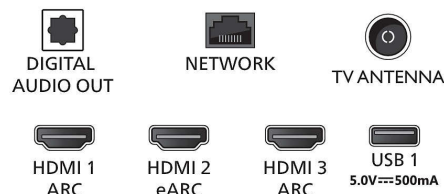

Dimensions

- Set Width: 1115.6 mm
- Set Height: 644.7 mm
- Set Depth: 81.6 mm

- Product weight: 12.6 kg
- Set width (with stand): 1115.6 mm
- Set height (with stand): 715.9 mm
- Set depth (with stand): 269.8 mm
- Product weight (+stand): 13.0 kg
- Box width: 1240.0 mm
- Box height: 785.0 mm
- Box depth: 150.0 mm
- Weight incl. Packaging: 16 kg
- Distance between 2 stands: 911 mm
- Wall mount dimensions: 200 x 300 mm

Connections

Side

Down

Issue date 2023-08-06

Version: 16.1.1

EAN: 87 18863 03596 2

© 2023 Koninklijke Philips N.V.
All Rights reserved.

Specifications are subject to change without notice.
Trademarks are the property of Koninklijke Philips N.V.
or their respective owners.