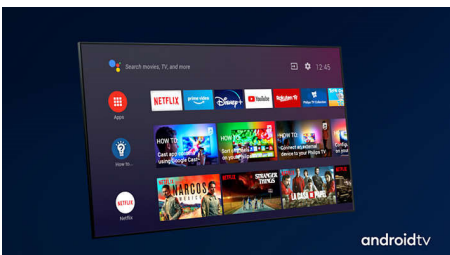

Philips LED
Full HD Android TV

3 sided Ambilight TV
80 cm (32") Android TV

32PFS6906

Small on size. Big on immersion.

Ambilight Full HD Android TV

Small is still immersive with this Philips Android TV. You get the magical Ambilight you love and a sharp, vibrant picture. The slim design makes it the perfect solution for Ambilight fans who want a second TV for smaller rooms.

Small Ambilight TV

- The magic of Ambilight. Only from Philips.
- Perfect for smaller spaces.
- Silver bezel. Slender feet.

Content at your command.

- Google Play brings your favourite apps and games to your TV.
- Simply smart. Android TV.

Great colour and sound

- Compatible with Dolby Atmos-capable soundbars
- Vibrant viewing. Philips Full HD TV.

PHILIPS

Ambilight 3 sided

With Philips Ambilight, every moment feels closer. Intelligent LEDs around the edge of the TV respond to the on-screen action and emit an immersive glow that's simply captivating. Experience it once and wonder how you enjoyed TV without it.

Simply smart. Android TV

Your Philips Android TV gives you the content you want—when you want it. You can customise the home screen to display your favourite apps, making it simple to start streaming the movies and shows you love. Or pick up where you left off.