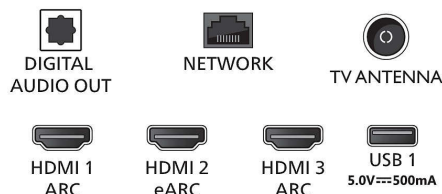

Dimensions

- Set Width: 1670.5 mm
- Set Height: 960 mm
- Set Depth: 84 mm

- Product weight: 32 kg
- Set width (with stand): 1670.5 mm
- Set height (with stand): 1032 mm
- Set depth (with stand): 361 mm
- Product weight (+stand): 33 kg
- Box width: 1879 mm
- Box height: 1106 mm
- Box depth: 190 mm
- Weight incl. Packaging: 43 kg
- Wall mount dimensions: 300 x 300 mm

Connections

Side

Down

Issue date 2023-08-06

Version: 7.1.1

EAN: 87 18863 03622 8

© 2023 Koninklijke Philips N.V.
All Rights reserved.

Specifications are subject to change without notice. Trademarks are the property of Koninklijke Philips N.V. or their respective owners.