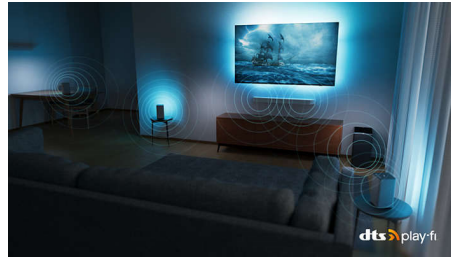

DTS Play-Fi compatible

Philips Wireless Home System powered by DTS Play-Fi lets you connect to compatible soundbars and wireless speakers around your home in seconds. Listen to movies in the kitchen. Play music anywhere. You can even create a home-theater surround-sound system using your Philips TV as a central speaker.