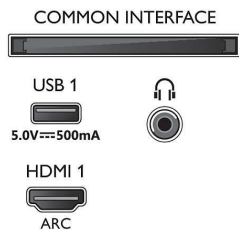

Android TV

- OS: Android TV™ 11 (R)
- Pre-installed apps: Amazon Prime Video, BBC iPlayer, Disney+, Netflix, YouTube
- Memory size (Flash): 16 GB*
- Gaming cloud: Stadia

Smart TV Features

- Interactive TV: HbbTV
- Ease of Use: One-stop smart menu button, On-screen user manual
- Firmware upgradeable: Firmware auto upgrade wizard, Firmware upgradeable via USB, Online firmware upgrade, App upgrade in background
- Voice assistant*: Google Assistant ready*

Multimedia Applications

- Video Playback Formats: Containers: AVI, MKV, H264/MPEG-4 AVC, MPEG-1, MPEG-2, MPEG-4, HEVC (H.265), VP9, AV1
- Music Playback Formats: AAC, MP3, WAV, WMA

43PUS8007/12

(v2 up to v9.2), WMA-PRO (v9 and v10)

- Subtitles Formats Support: .SMI, .SRT, .SUB, .TXT, .ASS, .SSA
- Picture Playback Formats: JPEG, BMP, GIF, PNG, HEIF

Processing

- Processing Power: Quad Core

Sound

- Output power (RMS): 20 W
- Speaker configuration: 2 x 10 W full-range speaker
- Sound Enhancement: Clear Dialogue, Dolby Atmos®, Auto Volume Leveller, Dolby Bass Enhancement

Connectivity

- Number of HDMI connections: 4
- HDMI features: Audio Return Channel, 4K
- EasyLink (HDMI-CEC): Remote control pass-through, System audio control, System standby, One touch play
- Number of USBs: 2
- Wireless connection: Wi-Fi 802.11n, 2 x 2, Dual band, Bluetooth 5.0
- Other connections: Satellite Connector, Common

Connections

Side