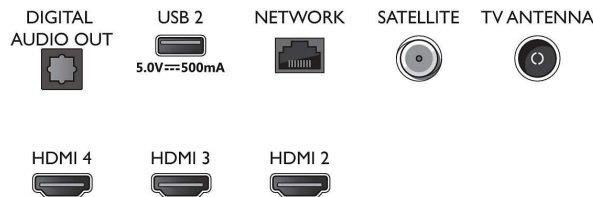

4K UHD Android TV

3 sided Ambilight TV Major HDR formats supported, Dolby Vision and Dolby Atmos, 108 cm (43") Android TV

Specifications

Ambilight

- Ambilight Features: Built-in Ambilight, Game Mode, Lounge mode, Wall colour adaptive
- Ambilight Version: 3 sided

Picture/Display

- Aspect ratio: 16:9
- Diagonal screen size (metric): 108 cm
- Display: 4K Ultra HD LED
- Panel resolution: 3840 x 2160
- Native refresh rate: 60 Hz
- Picture engine: Pixel Precise Ultra HD
- Picture enhancement: Dolby Vision, HLG (Hybrid Log Gamma), HDR10+ compatible
- Diagonal screen size (inch): 43 inch

Display input resolution

- Resolution-Refresh rate: 576 p - 50 Hz, 640 x 480 - 60 Hz, 720 p - 50 Hz, 60 Hz, 2560 x 1440 - 60 Hz, 1920 x 1080p - 24 Hz, 25 Hz, 30 Hz, 3840 x 2160p - 24 Hz, 25 Hz, 30 Hz, , 50 Hz, 60 Hz

Tuner/Reception/Transmission

- Digital TV: DVB-T/T2/T2-HD/C/S/S2
- TV Programme guide*: 8-day Electronic

Programme Guide

- Signal strength indication
- Teletext: 1000 page Hypertext
- HEVC support

Android TV

- OS: Android TV™ 11 (R)
- Pre-installed apps: Amazon Prime Video, BBC iPlayer, Disney+, Netflix, YouTube
- Memory size (Flash): 16 GB*
- Gaming cloud: Stadia

Smart TV Features

- Interactive TV: HbbTV
- Ease of Use: One-stop smart menu button, On-screen user manual
- Firmware upgradeable: Firmware auto upgrade wizard, Firmware upgradeable via USB, Online firmware upgrade, App upgrade in background
- Voice assistant*: Google Assistant ready*

Multimedia Applications

- Video Playback Formats: Containers: AVI, MKV, H264/MPEG-4 AVC, MPEG-1, MPEG-2, MPEG-4, HEVC (H.265), VP9, AV1
- Music Playback Formats: AAC, MP3, WAV, WMA

43PUS8007/12

(v2 up to v9.2), WMA-PRO (v9 and v10)