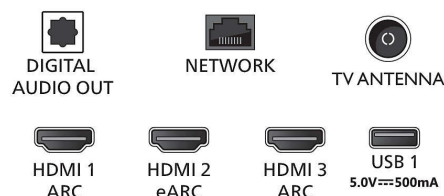

Dimensions

- Set Width: 1231 mm
- Set Height: 710 mm

- Set Depth: 80 mm
- Product weight: 14 kg
- Set width (with stand): 1231 mm
- Set height (with stand): 780 mm
- Set depth (with stand): 264 mm
- Product weight (+stand): 15 kg
- Box width: 1360 mm
- Box height: 840 mm
- Box depth: 160 mm
- Weight incl. Packaging: 19 kg
- Wall mount dimensions: 200 x 300 mm

Connections

Side

Down

Issue date 2023-08-06

Version: 7.1.1

EAN: 87 18863 03632 7

© 2023 Koninklijke Philips N.V.
All Rights reserved.

Specifications are subject to change without notice.
Trademarks are the property of Koninklijke Philips N.V.
or their respective owners.