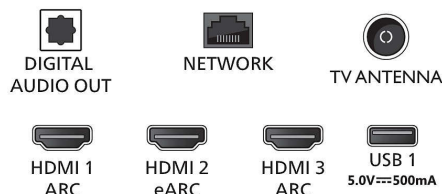

Dimensions

- Set Width: 1451 mm
- Set Height: 834 mm

- Set Depth: 85 mm
- Product weight: 21.5 kg
- Set width (with stand): 1451 mm
- Set height (with stand): 909 mm
- Set depth (with stand): 284 mm
- Product weight (+stand): 22 kg
- Box width: 1600 mm
- Box height: 995 mm
- Box depth: 170 mm
- Weight incl. Packaging: 29 kg
- Wall mount dimensions: 300 x 300 mm

Connections

Side

Down

Issue date 2023-08-06

Version: 6.2.1

EAN: 87 18863 03639 6

© 2023 Koninklijke Philips N.V.
All Rights reserved.

Specifications are subject to change without notice.
Trademarks are the property of Koninklijke Philips N.V.
or their respective owners.