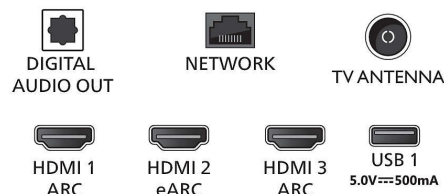

Connectivity

- Number of HDMI connections: 4
- HDMI features: 4K, Audio Return Channel
- EasyLink (HDMI-CEC): Remote control pass-through, System audio control, System standby, One touch play
- Number of USBs: 2
- Wireless connection: Wi-Fi 802.11ac, 2x2, Dual band, Bluetooth 5.0
- Other connections: Digital audio out (optical), Ethernet-LAN RJ-45, Headphone out
- HDCP 2.3: Yes on all HDMI
- HDMI ARC: Yes for all ports
- HDMI 2.1 features: eARC on HDMI 2, eARC/VRR/ ALLM supported

Power

- Mains power: AC 220 - 240 V 50/60Hz
- Standby power consumption: <0.3W
- Power Saving Features: Auto switch-off timer, Light sensor, Picture mute (for radio), Eco mode

Accessories

- Included accessories: Quick start guide, Legal and safety brochure, Power cord, Table top stand, Remote Control, 2 x AAA Batteries

Dimensions

- Set Width: 1227 mm
- Set Height: 710 mm
- Set Depth: 80.6 mm
- Product weight: 12 kg
- Set width (with stand): 1227 mm
- Set height (with stand): 741 mm
- Set depth (with stand): 256 mm
- Product weight (+stand): 12.3 kg
- Box width: 1360 mm
- Box height: 860 mm

- Box depth: 160 mm
- Weight incl. Packaging: 17.0 kg
- Wall mount dimensions: 200 x 300 mm

Connections

Side

Down

Issue date 2023-08-06

Version: 3.0.1

EAN: 87 18863 03654 9

© 2023 Koninklijke Philips N.V.
All Rights reserved.

Specifications are subject to change without notice. Trademarks are the property of Koninklijke Philips N.V. or their respective owners.

www.philips.com