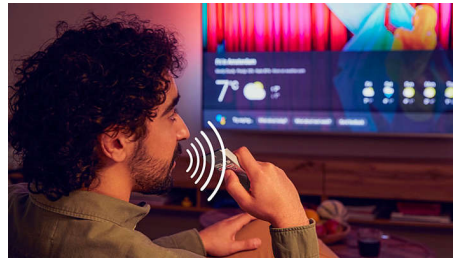

Dolby Vision and Dolby Atmos

With Dolby Vision and Dolby Atmos on board, your films, shows, and games look and sound incredible. See the picture the director wanted you to see-no more disappointing scenes that are too dark to make out! Hear every word clearly. Experience sound effects like they're really happening around you.

DTS Play-Fi compatible

Philips Wireless Home System powered by DTS Play-Fi lets you connect to compatible soundbars and wireless speakers around your home in seconds. Listen to movies in the kitchen. Play music anywhere. You can even create a home-theater surround-sound system using your Philips TV as a central speaker.

AI voice control

Push a button on the remote to talk to the Google Assistant. Control the TV or Google Assistant-compatible smart home devices with your voice. Or ask Alexa to control the TV via Alexa-enabled devices.