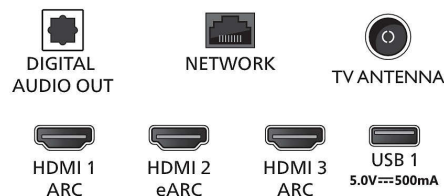

Connectivity

- Number of HDMI connections: 4
- HDMI features: 4K, Audio Return Channel
- EasyLink (HDMI-CEC): Remote control pass-through, System audio control, System standby, One touch play
- Number of USBs: 2
- Wireless connection: Wi-Fi 802.11ac, 2x2, Dual band, Bluetooth 5.0
- Other connections: Digital audio out (optical), Ethernet-LAN RJ-45, Headphone out
- HDCP 2.3: Yes on all HDMI
- HDMI ARC: Yes for all ports
- HDMI 2.1 features: eARC on HDMI 2, eARC/VRR/ ALLM supported

Power

- Mains power: AC 220 - 240 V 50/60Hz
- Standby power consumption: <0.3W
- Power Saving Features: Auto switch-off timer, Light sensor, Picture mute (for radio), Eco mode

Accessories

- Included accessories: Quick start guide, Legal and safety brochure, Power cord, Table top stand, Remote Control, 2 x AAA Batteries

Dimensions

- Set Width: 958 mm
- Set Height: 559 mm
- Set Depth: 82 mm
- Product weight: 9.1 kg
- Set width (with stand): 958 mm
- Set height (with stand): 621 mm
- Set depth (with stand): 233 mm
- Product weight (+stand): 9.4 kg
- Box width: 1070.0 mm
- Box height: 650.0 mm
- Box depth: 140.0 mm

- Weight incl. Packaging: 9 kg
- Wall mount dimensions: 100 x 200 mm

Connections

Side

Down

Issue date 2023-08-06

Version: 4.1.1

EAN: 87 18863 03645 7

© 2023 Koninklijke Philips N.V.
All Rights reserved.