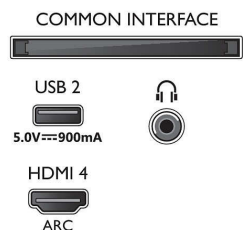

Processing

- Processing Power: Quad Core

Sound

- Output power (RMS): 20 W
- Speaker configuration: 2 x 10 W full-range speaker
- Sound Enhancement: Dolby Atmos®, Clear Dialogue, A.I. Sound, Night mode, A.I. EQ, Dolby Bass Enhancement, Dolby Volume Leveller, DTS Play-Fi, Mimi Sound Personalisation, Room Calibration

Connectivity

- Number of HDMI connections: 4
- HDMI features: 4K, Audio Return Channel
- EasyLink (HDMI-CEC): Remote control pass-through, System audio control, System standby,

Connections

Side

Bottom

Specifications