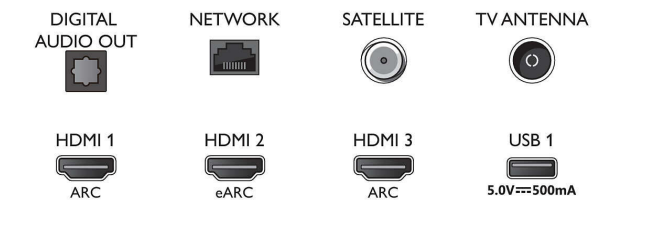

Connectivity

- Number of HDMI connections: 4
- HDMI features: 4K, Audio Return Channel
- EasyLink (HDMI-CEC): Remote control pass-through, System audio control, System standby,

Connections

Side

Bottom

Specifications

- One touch play
- Number of USBs: 2
- Wireless connection: Wi-Fi 802.11ac, 2 x 2, Dual band, Bluetooth 5.0
- Other connections: Satellite Connector, Common Interface Plus (CI+), Digital audio out (optical), Ethernet-LAN RJ-45, Headphone out, Service connector
- HDCP 2.3: Yes on all HDMI
- HDMI ARC: Yes for all ports
- HDMI 2.1 features: eARC on HDMI 2, eARC/VRR/ALLM supported