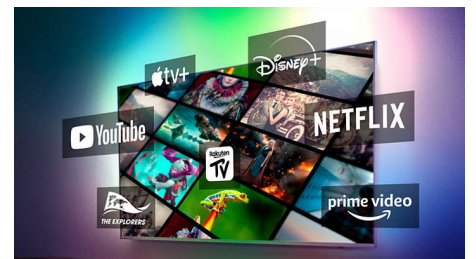

Android TV

Your Philips Android TV gives you the content you want—when you want it. You can customise the home screen to display your favourite apps, making it simple to start streaming the movies and shows you love. Or pick up where you left off.