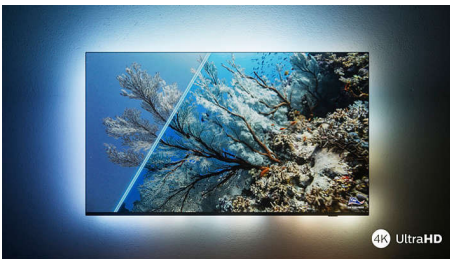

PHILIPS

4K UHD LED Android TV
3 sided Ambilight TV Major HDR formats supported, P5 Perfect Picture Engine, 126 cm (50") Android TV

50PUS8507/12

Highlights

The one with Ambilight.

With Philips Ambilight, the brilliant experience of watching a Philips TV gets even bigger! LED lights around the edge of the TV glow and change colour in perfect sync with the colours of the on-screen action or your music. It's so warm and immersive, you'll wonder how you enjoyed TV without it.

Vibrant HDR picture

Want to experience a perfect picture for every scene? Your Philips 4K UHD TV is compatible with all major HDR formats, which means you get brilliant, sharp images. You'll see every detail, even in dark and bright areas.