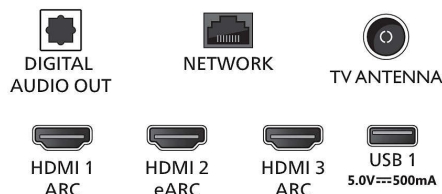

Connectivity

- Number of HDMI connections: 4
- HDMI features: 4K, Audio Return Channel
- EasyLink (HDMI-CEC): Remote control pass-through, System audio control, System standby, One touch play
- Number of USBs: 2
- Wireless connection: Wi-Fi 802.11ac, 2x2, Dual band, Bluetooth 5.0
- Other connections: Digital audio out (optical), Ethernet-LAN RJ-45, Headphone out
- HDCP 2.3: Yes on all HDMI
- HDMI ARC: Yes for all ports
- HDMI 2.1 features: eARC on HDMI 2, eARC/VRR/ ALLM supported

Power

- Mains power: AC 220 - 240 V 50/60Hz
- Standby power consumption: $0.3W$
- Power Saving Features: Auto switch-off timer, Light sensor, Picture mute (for radio), Eco mode

Accessories

- Included accessories: Quick start guide, Legal and safety brochure, Power cord, Table top stand, Remote Control, 2 x AAA Batteries

Dimensions

- Set Width: 1227 mm
- Set Height: 710 mm
- Set Depth: 80.6 mm
- Product weight: 12 kg
- Set width (with stand): 1227 mm
- Set height (with stand): 741 mm
- Set depth (with stand): 256 mm
- Product weight (+stand): 12.3 kg
- Box width: 1360 mm
- Box height: 860 mm

- Box depth: 160 mm
- Weight incl. Packaging: 17.0 kg
- Distance between 2 stands: 1009 mm
- Wall mount dimensions: 200 x 300 mm

Connections

Side

Down

Issue date 2023-08-06

Version: 6.0.1

EAN: 87 18863 03652 5

© 2023 Koninklijke Philips N.V.
All Rights reserved.

Specifications are subject to change without notice. Trademarks are the property of Koninklijke Philips N.V. or their respective owners.

www.philips.com