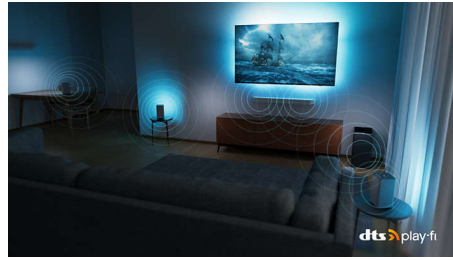

DTS Play-Fi compatible

Philips Wireless Home System powered by DTS Play-Fi lets you connect to compatible soundbars and wireless speakers around your home in seconds. Listen to movies in the kitchen. Play music anywhere. You can even create a home-theater surround-sound system using your Philips TV as a central speaker.