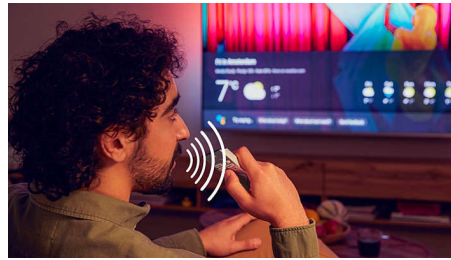

## Dolby Vision and Dolby Atmos

With Dolby Vision and Dolby Atmos on board, your films, shows, and games look and sound incredible. See the picture the director wanted you to see—no more disappointing scenes that are too dark to make out! Hear every word clearly. Experience sound effects like they're really happening around you.

## DTS Play-Fi compatible

Philips Wireless Home System powered by DTS Play-Fi lets you connect to compatible soundbars and wireless speakers around your home in seconds. Listen to movies in the kitchen. Play music anywhere. You can even create a home-theater surround-sound system using your Philips TV as a central speaker.

## AI voice control

Push a button on the remote to talk to the Google Assistant. Control the TV or Google Assistant-compatible smart home devices with your voice. Or ask Alexa to control the TV via Alexa-enabled devices.