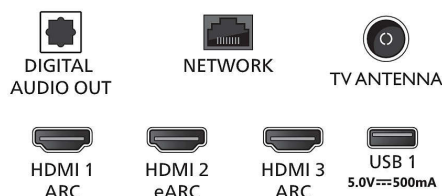

Connections

Side

Down

Issue date 2023-08-06

Version: 7.1.1

EAN: 87 18863 03624 2

© 2023 Koninklijke Philips N.V.
All Rights reserved.

Specifications are subject to change without notice.
Trademarks are the property of Koninklijke Philips N.V.
or their respective owners.

www.philips.com

* EPG and actual visibility (up to 8 days) is country and operator dependent.

* Android App offerings vary per country. For more details please visit your local Google Play Store.

* Philips TV Remote app and related functionalities vary per TV model, operator, and country, as well as smart device model and OS. For more details please visit: www.philips.com/TVRemoteapp.

* Amazon Prime is available in selected languages and countries.

* Google Assistant is available on Philips Android TVs running on Android O (8) or higher OS version. Google Assistant is available in selected languages and countries.

* Netflix subscription required. Subject to terms at <https://www.netflix.com>

* Amazon, Alexa and all related logos are trademarks of Amazon.com, Inc. or its affiliates. Amazon Alexa is available in selected languages and countries.

* Disney+ subscription required. Subject to terms at <https://www.disneyplus.com> (c) 2020 Disney and its related entities.

* Disney+ is available in selected languages and countries.
* Image depicted on the website are non-contractual pictures. Please always refer to the actual TV that are sold in the retail or stores.

* Memory size (Flash) : 32G, the actual available disc space may differ (dependent on e.g. (pre-)installed apps, installed operating system, etc.)