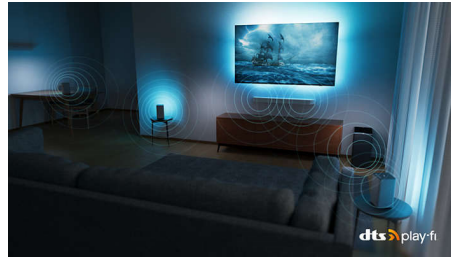

## DTS Play-Fi compatible

Philips Wireless Home System powered by DTS Play-Fi lets you connect to compatible soundbars and wireless speakers around your home in seconds. Listen to movies in the kitchen. Play music anywhere. You can even create a home-theater surround-sound system using your Philips TV as a central speaker.