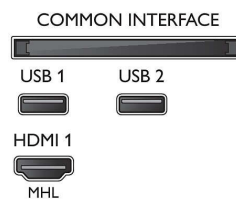

Smart TV LED Full HD ultra sottile
80 cm (32") Picture Performance Index 500, FHD, Pixel Plus HD

32PFS5863/12

Specifiche

Connections

Side