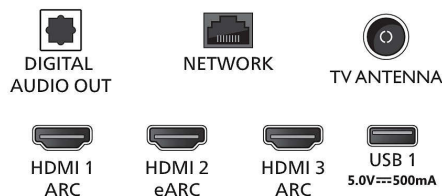

Dimensions

- Set Width: 1451 mm
- Set Height: 834 mm
- Set Depth: 85 mm

- Product weight: 21.5 kg
- Set width (with stand): 1451 mm
- Set height (with stand): 909 mm
- Set depth (with stand): 284 mm
- Product weight (+stand): 22 kg
- Box width: 1600 mm
- Box height: 995 mm
- Box depth: 170 mm
- Weight incl. Packaging: 29 kg
- Wall mount dimensions: 300 x 300 mm

Connections

Side

Down

Issue date 2023-08-06

Version: 6.1.1

EAN: 87 18863 03619 8

© 2023 Koninklijke Philips N.V.
All Rights reserved.

Specifications are subject to change without notice.
Trademarks are the property of Koninklijke Philips N.V.
or their respective owners.