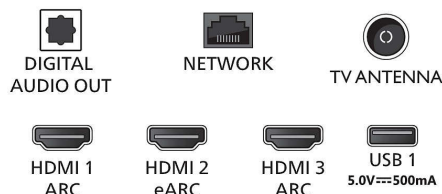

Dimensions

- Set Width: 1451 mm
- Set Height: 834 mm
- Set Depth: 85 mm

- Product weight: 21.5 kg
- Set width (with stand): 1451 mm
- Set height (with stand): 909 mm
- Set depth (with stand): 284 mm
- Product weight (+stand): 22 kg
- Box width: 1600 mm
- Box height: 995 mm
- Box depth: 170 mm
- Weight incl. Packaging: 29 kg
- Wall mount dimensions: 300 x 300 mm

Connections

Side

Down

Issue date 2023-08-06

Version: 6.1.1

EAN: 87 18863 03619 8

© 2023 Koninklijke Philips N.V.
All Rights reserved.

Specifications are subject to change without notice.
Trademarks are the property of Koninklijke Philips N.V.
or their respective owners.