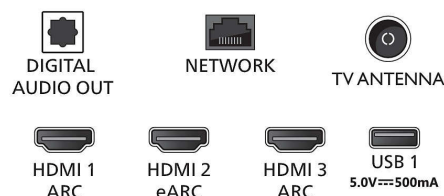

Connections

Side

Down

Issue date 2023-08-06

Version: 7.1.1

EAN: 87 18863 03632 7

© 2023 Koninklijke Philips N.V.
All Rights reserved.

Specifications are subject to change without notice.
Trademarks are the property of Koninklijke Philips N.V.
or their respective owners.

www.philips.com

- EPG and actual visibility (up to 8 days) is country and operator dependent.
- Android App offerings vary per country. For more details please visit your local Google Play Store.
- Philips TV Remote app and related functionalities vary per TV model, operator, and country, as well as smart device model and OS. For more details please visit: www.philips.com/TVRemoteapp.
- Amazon Prime is available in selected languages and countries.
- Google Assistant is available on Philips Android TVs running on Android O (8) or higher OS version. Google Assistant is available in selected languages and countries.
- Netflix subscription required. Subject to terms at <https://www.netflix.com>
- Amazon, Alexa and all related logos are trademarks of Amazon.com, Inc. or its affiliates. Amazon Alexa is available in selected languages and countries.
- Disney+ subscription required. Subject to terms at <https://www.disneyplus.com> (c) 2020 Disney and its related entities. Disney+ is available in selected languages and countries.
- Image depicted on the website are non-contractual pictures. Please always refer to the actual TV that are sold in the retail or stores.
- Memory size (Flash) : 32G, the actual available disc space may differ (dependent on e.g. (pre-)installed apps, installed operating system, etc.)