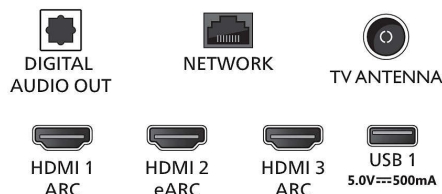

Connectivity

- Number of HDMI connections: 4
- HDMI features: 4K, Audio Return Channel
- EasyLink (HDMI-CEC): Remote control pass-through, System audio control, System standby, One touch play
- Number of USBs: 2
- Wireless connection: Wi-Fi 802.11ac, 2x2, Dual band, Bluetooth 5.0
- Other connections: Digital audio out (optical), Ethernet-LAN RJ-45, Headphone out
- HDCP 2.3: Yes on all HDMI
- HDMI ARC: Yes for all ports
- HDMI 2.1 features: eARC on HDMI 2, eARC/VRR/ ALLM supported

Power

- Mains power: AC 220 - 240 V 50/60Hz
- Standby power consumption: <0.3W
- Power Saving Features: Auto switch-off timer, Light sensor, Picture mute (for radio), Eco mode

Accessories

- Included accessories: Quick start guide, Legal and safety brochure, Power cord, Table top stand, Remote Control, 2 x AAA Batteries

Dimensions

- Set Width: 1227 mm
- Set Height: 710 mm
- Set Depth: 80.6 mm
- Product weight: 12 kg
- Set width (with stand): 1227 mm
- Set height (with stand): 741 mm
- Set depth (with stand): 256 mm
- Product weight (+stand): 12.3 kg
- Box width: 1360 mm
- Box height: 860 mm

- Box depth: 160 mm
- Weight incl. Packaging: 17.0 kg
- Wall mount dimensions: 200 x 300 mm

Connections

Side

Down

Issue date 2023-08-06

Version: 3.0.1

EAN: 87 18863 03654 9

© 2023 Koninklijke Philips N.V.
All Rights reserved.