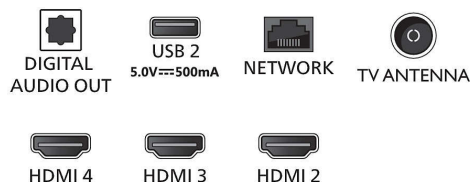

Connections

Side

Down

Issue date 2024-04-18

Version: 3.3.2

EAN: 87 18863 03936 6

© 2024 Koninklijke Philips N.V.
All Rights reserved.

Specifications are subject to change without notice.
Trademarks are the property of Koninklijke Philips N.V.
or their respective owners.

www.philips.com

- EPG and actual visibility (up to 8 days) is country and operator dependent.
- Philips TV does not guarantee 100% interoperability with all HDMI CEC devices
- Its functionality is subject to ChromeCast built-in apps and smart devices. For more details, please visit ChromeCast built-in product pages.
- Image depicted on the website are non-contractual pictures. Please always refer to the actual TV that are sold in the retail or stores.
- Amazon Prime is available in selected languages and countries.
- Disney+ subscription required. Subject to terms at <https://www.disneyplus.com> (c) 2020 Disney and its related entities. Disney+ is available in selected languages and countries.
- Netflix subscription required. Subject to terms at <https://www.netflix.com>
- Google TV is the name of this device's software experience and a trademark of Google LLC.
- Google TV is the name of this device's software experience and a trademark of Google LLC. YouTube, Ok Google and other marks are trademarks of Google LLC.
- Smart TV app offerings vary per TV model and country. For more details please visit: www.philips.com/smarttv.
- Due to the transmission limitations of Bluetooth wireless technology, a slight sound delay might occur when you hear audio from your bluetooth headphone or bluetooth speakers. When this occurs, you might see the character moving his or her mouth but there is a slight delay in spoken dialog accompany
- Philips TV Remote app and related functionalities vary per TV model, operator, and country, as well as smart device model and OS. For more details please visit: www.philips.com/TVRemoteapp.