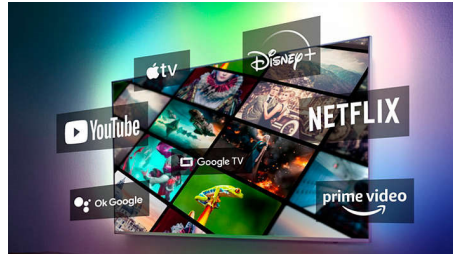

Ultra-sharp picture

No matter what you watch, this 4K LED Ambilight TV gives you a bright, ultra-sharp picture with vivid colors. The TV is compatible with all major HDR formats-so you'll see more detail, even in dark and bright areas, when you're streaming HDR content.

Pixel Precise Ultra HD

The beauty of 4K Ultra HD TV is in savoring every detail. Philips Pixel Precise Ultra HD engine converts any input picture into stunning UHD resolution on your screen. Enjoy a

smooth, yet sharp moving image and exceptional contrast. Discover deeper blacks, whiter whites, vivid colors and natural skin tones-every time, and from any source.

Google TV™

What do you want to watch? Google TV brings together movies, shows, and more, from across your apps and subscriptions-and organises them just for you. You'll get suggestions based on what you like, and you can even use the Google TV app on your phone to curate your watchlist on the go.