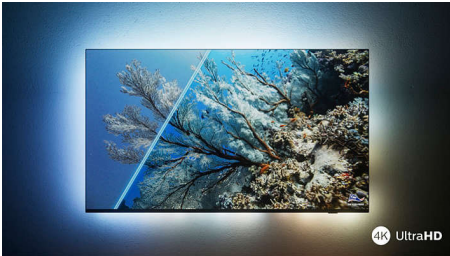

164 cm (65") 4K Ambilight TV Supports major HDR formats, Pixel Precise Ultra HD, Google TV™

Highlights

Ambilight TV

Ambilight TVs are the only TVs with LED lights behind the screen that react to what you watch, immersing you in a halo of colorful light. It changes everything: your TV seems bigger, and you'll be drawn deeper into your favorite shows, movies, and games.

Ultra-sharp picture

No matter what you watch, this 4K LED Ambilight TV gives you a bright, ultra-sharp picture with vivid colors. The TV is compatible with all major HDR formats-so you'll see more detail, even in dark and bright areas, when you're streaming HDR content.