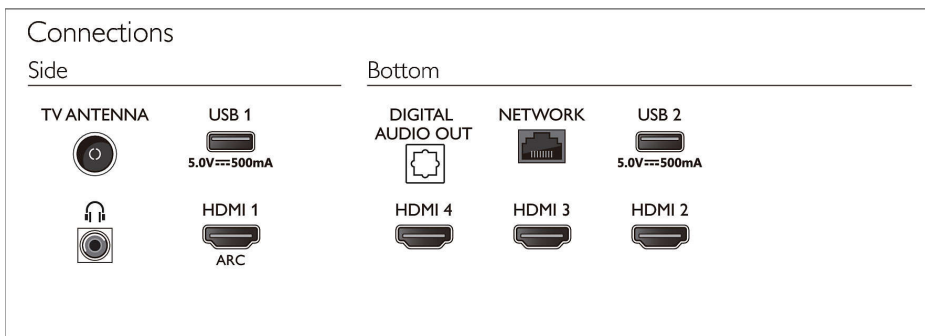

* EPG and actual visibility (up to 8 days) is country and operator dependent.

* Android App offerings vary per country. For more details please visit your local Google Play Store.

* The TV supports DVB reception for 'Free to air' broadcast. Specific DVB operators may not be supported. An up to date list can be found in the FAQ section of the Philips support website. For some operators Conditional Access and subscription are required. Contact your operator for more information.

* Smart TV app offerings vary per TV model and country. For more details please visit: www.philips.com/smarttv.

* Please note that your Amazon Apps may not always be available in your country. (Currently Amazon apps works only in UK, Germany, Austria)

* Its functionality is subject to ChromeCast built-in apps and smart devices. For more details, please visit ChromeCast built-in product pages.

* Netflix subscription required. Subject to terms at <https://www.netflix.com>

* Google Assistant is available on Philips Android TVs running on Android O (8) or higher OS version. GA is available in selected languages and countries. Supported language/countries list is going to be expanded overtime. For latest language and countries support list please contact our consumer care.

* Image depicted on the website are non-contractual pictures. Please always refer to the actual TV that are sold in the retail or stores.

* Due to the transmission limitations of Bluetooth wireless technology, a slight sound delay might occur when you hear audio from your bluetooth headphone or bluetooth speakers. When this occur, you might see the character moving his or her mouth but there is a slight delay in spoken dialog accompany

Issue date 2023-08-04

Version: 18.3.1

EAN: 87 18863 02798 1

© 2023 Koninklijke Philips N.V.
All Rights reserved.

Specifications are subject to change without notice. Trademarks are the property of Koninklijke Philips N.V. or their respective owners.

www.philips.com