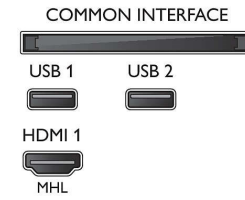

Izuzetno tanki Full HD LED Smart TV
80 cm (32") 500 Picture Performance Index, FHD, Pixel Plus HD

Specifikacije

32PFS5803/12

Connections

Side