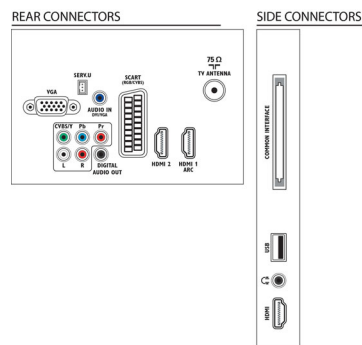

Sound

- Output power (RMS): 20 W (2 x 10 W)
- Sound Enhancement: Auto Volume Leveller, Clear Sound, Incredible Surround

Connectivity

- Number of AV connections: 1
- Number of HDMI connections: 3
- HDMI features: Audio Return Channel
- Number of components in (YPbPr): 1
- EasyLink (HDMI-CEC): Remote control pass-through, System audio control, System standby, Pixel Plus link (Philips), One touch play
- Number of scarts (RGB/CVBS): 1
- Number of USBs: 1
- Other connections: Antenna IEC75, Common Interface Plus (CI+), Digital audio out (coaxial), PC-in VGA + Audio L/R in, Headphone out

Power

- Mains power: 220-240 V; 50 Hz
- Ambient temperature: 5°C to 35°C
- Standby power consumption: $\leq 0.3\text{ W}$
- Energy Label Class: A
- EU Energy Label power: 59 W
- Power Saving Features: Eco mode, Picture mute (for radio)
- Annual energy consumption: 87 kWh

Accessories

- Included accessories: Power cord, Remote Control, 2 x AAA Batteries, Tabletop stand, Quick start guide, Legal and safety brochure, Warranty Leaflet

Dimensions

- Set Width: 978.2 mm
- Set Height: 594.1 mm
- Set Depth: 58.0 mm
- Product weight: 13.2 kg
- Set width (with stand): 978.2 mm
- Set height (with stand): 637.1 mm
- Set depth (with stand): 230.9 mm
- Product weight (+stand): 15.2 kg
- Box width: 1100 mm
- Box height: 705 mm
- Box depth: 133 mm
- Weight incl. Packaging: 17.5 kg
- Compatible wall mount: 400 x 400 mm

Issue date 2023-08-04

Version: 4.0.5

EAN: 87 12581 65314 9

© 2023 Koninklijke Philips N.V.
All Rights reserved.

Specifications are subject to change without notice.
Trademarks are the property of Koninklijke Philips N.V.
or their respective owners.

www.philips.com

* The TV supports DVB reception for 'Free to air' broadcast. Specific DVB operators may not be supported. An up to date list can be found in the FAQ section of the Philips support website. For some operators Conditional Access and subscription are required. Contact your operator for more information.

* Energy consumption in kWh per year based on the power consumption of the television operating 4 hours per day for 365 days. The actual energy consumption will depend on how the television is used.