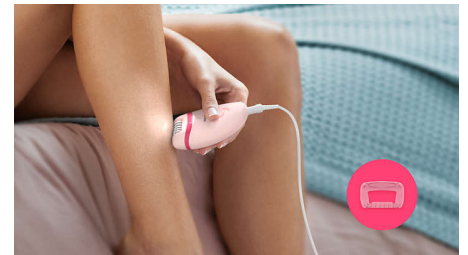

- 2 speed settings to grab thinner and thicker hairs
- Profiled, ergonomic grip for comfortable handling
- Unique built-in light for greater visibility of fine hairs
- Washable epilation head for extra hygiene and easy cleaning

The rounded shape fits perfectly in your hand for comfortable hair removal. It looks great too!

Trimming head and bikini comb

It includes a trimming head and bikini comb to trim and shape delicate areas for more convenience.

Opti-light

Unique built-in light ensures less hairs are missed for a more effective epilation.

Washable epilation head

This epilator has a washable epilation head. The head can be detached and cleaned under running water for better hygiene

Massage cap

Massage cap eases the epilation sensation.

2 Speed settings

2 speed settings to remove thinner and thicker hairs for a more personalized hair removal treatment.

Shaving head and comb

The shaving head and comb provide a close shave and more gentleness in different body areas.