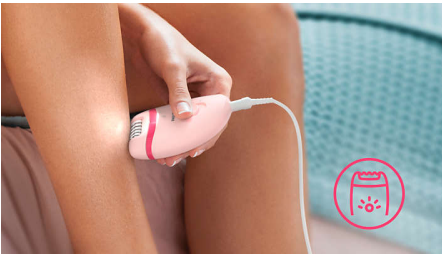

- 2 speed settings to grab thinner and thicker hairs
- Profiled, ergonomic grip for comfortable handling
- Unique built-in light for greater visibility of fine hairs
- Washable epilation head for extra hygiene and easy cleaning

Thorough results

- Efficient epilation system pulls out the hairs from the root

Highlights

Efficient epilation system

Efficient epilation system leaves your skin smooth and stubble free for weeks

Ergonomic grip

The rounded shape fits perfectly in your hand for comfortable hair removal. It looks great too!

Trimming head and bikini comb

It includes a trimming head and bikini comb to trim and shape delicate areas for more convenience.

Opti-light

Unique built-in light ensures less hairs are missed for a more effective epilation.

Washable epilation head

This epilator has a washable epilation head. The head can be detached and cleaned under running water for better hygiene