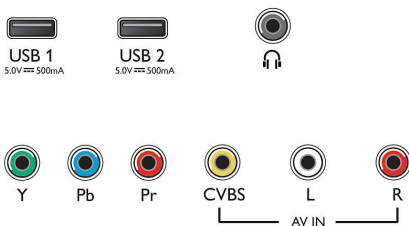

Highlights

Versatile connections

Plug a dongle into one of the TV's HDMI ports and enjoy smart TV features from your favorite streaming providers. You can also use the HDMI ports to connect your console, or you can use the USB port to play music from a USB drive.

Pixel Plus HD

Philips Pixel Plus HD engine optimizes picture quality to deliver crisp images with beautiful contrast. So whether you are streaming online or watching cable TV, you will enjoy sharper images with brighter whites and deeper blacks.

Connectivities

3x HDMI ports. 2x USB port.

Connections

Side

Down

Issue date 2023-10-26

Version: 13.13.1

EAN: 87 18863 03785 0