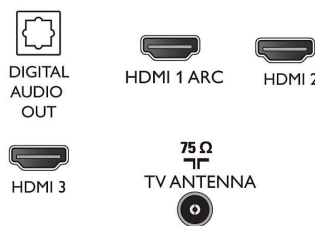

Dimensions

- Set Width: 719 mm
- Set Height: 423 mm
- Set Depth: 81 mm
- Product weight: 2.6 kg
- Set width (with stand): 719 mm
- Set height (with stand): 452 mm
- Set depth (with stand): 190 mm
- Product weight (+stand): 3 kg
- Box width: 848 mm
- Box height: 520 mm
- Box depth: 133 mm
- Weight incl. Packaging: 4 kg
- Wall mount dimensions: 200 x 100 mm

Connectivities

3x HDMI ports. 2x USB port.

Connections

Side

Down

Issue date 2023-10-26

Version: 13.13.1

EAN: 87 18863 03785 0