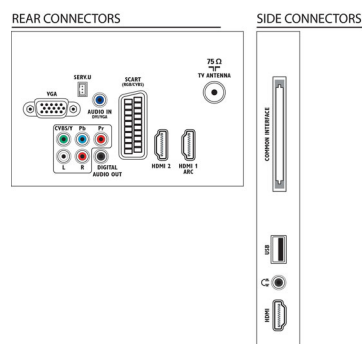

Sound

- Output power (RMS): 20 W (2 x 10 W)
- Sound Enhancement: Auto Volume Leveller, Clear Sound, Incredible Surround

Connectivity

- Number of AV connections: 1
- Number of HDMI connections: 3
- HDMI features: Audio Return Channel
- Number of components in (YPbPr): 1
- EasyLink (HDMI-CEC): Remote control pass-through, System audio control, System standby, Pixel Plus link (Philips), One touch play
- Number of scarts (RGB/CVBS): 1
- Number of USBs: 1
- Other connections: Antenna IEC75, Common Interface Plus (CI+), Digital audio out (coaxial), PC-in VGA + Audio L/R in, Headphone out

Power

- Mains power: 220-240 V; 50 Hz
- Ambient temperature: 5°C to 35°C
- Standby power consumption: $\leq 0.3\text{ W}$
- Energy Label Class: A
- EU Energy Label power: 37 W
- Power Saving Features: Eco mode, Picture mute (for radio)
- Annual energy consumption: 55 kWh

Accessories

- Included accessories: Power cord, Remote Control, 2 x AAA Batteries, Tabletop stand, Quick start guide, Legal and safety brochure, Warranty Leaflet

Dimensions

- Set Width: 745.2 mm
- Set Height: 462.7 mm
- Set Depth: 58.0 mm
- Product weight: 7.7 kg
- Set width (with stand): 745.2 mm
- Set height (with stand): 505.7 mm
- Set depth (with stand): 188.9 mm
- Product weight (+stand): 9.05 kg
- Box width: 809 mm
- Box height: 580 mm
- Box depth: 128 mm
- Weight incl. Packaging: 11 kg
- Compatible wall mount: 200 x 100 mm

Issue date 2023-08-04

Version: 4.0.5

EAN: 87 12581 65311 8

© 2023 Koninklijke Philips N.V.
All Rights reserved.

Specifications are subject to change without notice.
Trademarks are the property of Koninklijke Philips N.V.
or their respective owners.

www.philips.com

* The TV supports DVB reception for 'Free to air' broadcast. Specific DVB operators may not be supported. An up to date list can be found in the FAQ section of the Philips support website. For some operators Conditional Access and subscription are required. Contact your operator for more information.

* Energy consumption in kWh per year based on the power consumption of the television operating 4 hours per day for 365 days. The actual energy consumption will depend on how the television is used.