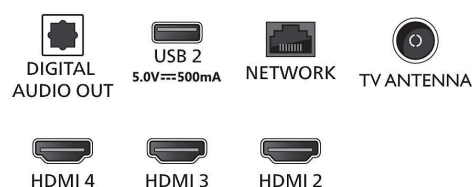

Accessories

- Included accessories: 2 x AAA Batteries, Power cord, Quick start guide, Legal and safety brochure, Table top stand, Remote Control

Dimensions

- Set Width: 1116 mm
- Set Height: 645 mm
- Set Depth: 82 mm

- Product weight: 11.8 kg
- Set width (with stand): 1116 mm
- Set height (with stand): 716 mm
- Set depth (with stand): 268 mm
- Product weight (+stand): 12 kg
- Box width: 1240 mm
- Box height: 785 mm
- Box depth: 150 mm
- Weight incl. Packaging: 16 kg
- Wall mount dimensions: 200 x 300 mm

Connections

Side

Down

Issue date 2024-04-18

Version: 4.0.1

EAN: 87 18863 03874 1

© 2024 Koninklijke Philips N.V.
All Rights reserved.

Specifications are subject to change without notice.
Trademarks are the property of Koninklijke Philips N.V. or their respective owners.