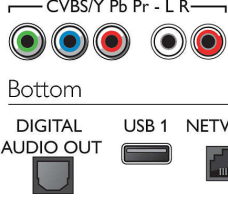

Rear

Yayın tarihi 2023-08-02

Sürüm: 9.3.1

EAN: 87 18863 01169 0

© 2023 Koninklijke Philips N.V.
Tüm hakları saklıdır.

Teknik özellikler üzerinde önceden haber vermeden değişiklik yapılabilir. Ticari markalar, Koninklijke Philips N.V. şirketi veya ilgili kuruluşlara aittir.

www.philips.com

- EPG ve gerçek görünürlük (8 güne kadar) ülkeye ve operatöre bağlıdır.
- 365 gün boyunca günde 4 saat çalışan bir televizyonun güç tüketimine dayanan, yıl başına kWh enerji tüketimi. Gerçek enerji tüketimi televizyonun nasıl kullanıldığına göre değişir.
- TV, "Ücretsiz" yayınlar için DVB alımını destekler. Bazı DVB operatörleri desteklenmeyebilir. Güncel liste Philips destek web sitesinin SSS bölümünde bulunabilir. Bazı operatörler için Koşullu Erişim veya abonelik gerekmektedir. Daha fazla bilgi için operatörünüze başvurun.
- (Philips) yalnızca belirli Philips oyuncularıyla uyumludur.
- Philips TV Remote uygulaması ve ilgili işlevler TV modeli, operatör ve ülkenin yanı sıra akıllı cihazın modeli ve İşletim Sistemine göre farklılık gösterir. Daha fazla bilgi için lütfen şu adresi ziyaret edin: www.philips.com/TVRemoteapp.
- Smart TV uygulama teklifi, TV modeli ve ülkeye göre farklılık gösterir. Daha fazla bilgi için lütfen şu adresi ziyaret edin: www.philips.com/smarttv.
- USB kayıt özelliği sadece dijital kanallarda kullanılabilir, kayıtlar yayın kopya koruması (CI+) tarafından sınırlanabilir. Ülke ve kanal kısıtlamaları uygulanabilir.
- Uyumluluk Android 4.2 veya daha yeni sürüm Wifi Miracast sertifikasına bağlıdır. Daha fazla bilgi için lütfen cihazınızın belgelerine başvurun.
- Bu televizyon sadece teknoloji alternatiflerinin olmadığı belirli parçalar veya bileşenlerde, RoHS Yönergesi maddeleri altında mevcut muafiyet ile uyumluluk gösteren oranda kurşun içerir.