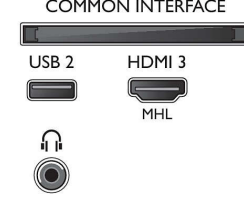

4K Ultra İnce Smart LED TV
108 cm (43 inç) 4K Ultra HD LED TV, Dört Çekirdekli, DVB T/C/T2/T2-HD/S/S2

43PUS6162/12

Teknik Özellikler

4K UltraHD

PixelPlus
ULTRA HD

HDR
PLUS

Connections

Side