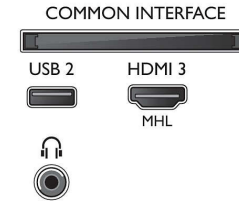

Smart TV

Smart TV LED ultra sottile 4K
108 cm (43") TV LED con risoluzione Ultra HD 4K, Quad Core, DVB T/C/T2/T2-HD/S/S2

43PUS6162/12

Specifiche

Connections

Side

Rear

Bottom