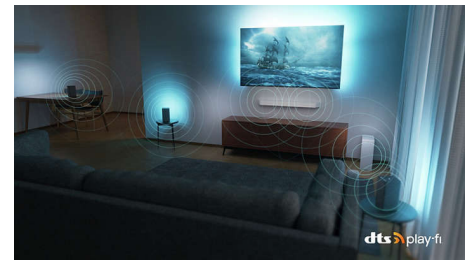

## DTS Play-Fi

Philips Wireless Home System powered by DTS Play-Fi lets you connect to compatible soundbars and wireless speakers around your home in seconds. Listen to movies in the kitchen. Play music anywhere. You can even create a home-cinema surround-sound system using your Philips TV as a central speaker.