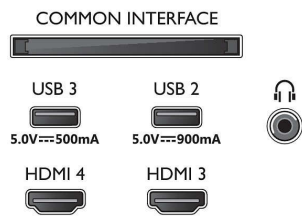

Specifications

Ambilight

- Ambilight Features: Wall colour adaptive, Lounge mode, Game Mode, Ambilight Music, AmbiWakeup, AmbiSleep, Works with Philips Wireless Home Speakers, Ambilight Boot-Up Animation
- Ambilight Version: next generation 3 sided

Picture/Display

- Diagonal screen size (inch): 48 inch
- Diagonal screen size (metric): 121 cm

- Display: 4K Ultra HD OLED
- Panel resolution: 3840 x 2160
- Native refresh rate: 120 Hz
- Picture engine: P5 AI Perfect Picture Engine
- Picture enhancement: Perfect Natural Motion, Micro Dimming Perfect, Wide Colour Gamut 99% DCI/P3, Dolby Vision, HLG (Hybrid Log Gamma), A.I. PQ mode, CalMAN Ready, IMAX enhanced mode, HDR10+ Adaptive, Film-maker mode

Display input resolution

- Resolution-Refresh rate: 576 p - 50 Hz, 640 x 480 - 60 Hz, 720 p - 50 Hz, 60 Hz, 1920 x 1080 p - 24 Hz, 25 Hz, 30 Hz, 50 Hz, 60 Hz, 100 Hz, 120 Hz., 2560 x 1440 - 60 Hz, 120 Hz, 3840 x 2160 p - 24 Hz, 25 Hz, 30 Hz, 50 Hz, 60 Hz, 100 Hz, 120 Hz.

Tuner/Reception/Transmission

- Digital TV: DVB-T/T2/T2-HD/C/S/S2
- TV Programme guide*: 8-day Electronic

Connections

Side