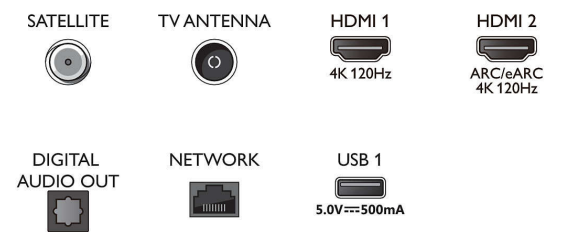

Specifications

Ambilight

- Ambilight Features: Wall colour adaptive, Lounge mode, Game Mode, Ambilight Music, AmbiWakeup, AmbiSleep, Works with Philips Wireless Home Speakers, Ambilight Boot-Up Animation
- Ambilight Version: next generation 3 sided

Picture/Display

- Diagonal screen size (inch): 48 inch
- Diagonal screen size (metric): 121 cm

- Display: 4K Ultra HD OLED
- Panel resolution: 3840 x 2160
- Native refresh rate: 120 Hz
- Picture engine: P5 AI Perfect Picture Engine
- Picture enhancement: Perfect Natural Motion, Micro Dimming Perfect, Wide Colour Gamut 99% DCI/P3, Dolby Vision, HLG (Hybrid Log Gamma), A.I. PQ mode, CalMAN Ready, IMAX enhanced mode, HDR10+ Adaptive, Film-maker mode

Display input resolution

- Resolution-Refresh rate: 576 p - 50 Hz, 640 x 480 - 60 Hz, 720 p - 50 Hz, 60 Hz, 1920 x 1080 p - 24 Hz, 25 Hz, 30 Hz, 50 Hz, 60 Hz, 100 Hz, 120 Hz., 2560 x 1440 - 60 Hz, 120 Hz, 3840 x 2160 p - 24 Hz, 25 Hz, 30 Hz, 50 Hz, 60 Hz, 100 Hz, 120 Hz.

Tuner/Reception/Transmission

- Digital TV: DVB-T/T2/T2-HD/C/S/S2
- TV Programme guide*: 8-day Electronic

Connections

Side

Bottom