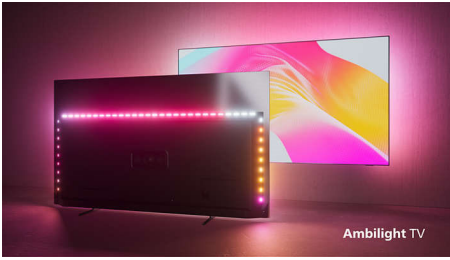

4K Ambilight TV
121 cm (48") Ambilight TV P5 AI perfect picture engine, Dolby Atmos sound, Google TV™

Highlights

Next-gen Ambilight

With next-gen Ambilight, LEDs behind the screen immerse you in a halo of colourful light that's more detailed, better defined and more in sync with the action than ever! Plus, you can liven up a blank screen with the Aurora-curated collection of images and videos, which look great with Ambilight.