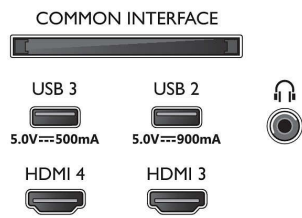

Specifications

Ambilight

- Ambilight Features: Wall colour adaptive, Lounge mode, Game Mode, Ambilight Music, AmbiWakeup, AmbiSleep, Works with Philips Wireless Home Speakers, Ambilight Boot-Up Animation
- Ambilight Version: next generation 3 sided

Picture/Display

- Diagonal screen size (inch): 65 inch
- Diagonal screen size (metric): 164 cm

- Display: 4K Ultra HD OLED
- Panel resolution: 3840 x 2160
- Native refresh rate: 120 Hz
- Picture engine: P5 AI Perfect Picture Engine
- Picture enhancement: Perfect Natural Motion, Micro Dimming Perfect, Wide Colour Gamut 99% DCI/P3, Dolby Vision, HLG (Hybrid Log Gamma), A.I. PQ mode, CalMAN Ready, IMAX enhanced mode, HDR10+ Adaptive, Film-maker mode

Display input resolution

- Resolution-Refresh rate: 576 p - 50 Hz, 640 x 480 - 60 Hz, 720 p - 50 Hz, 60 Hz, 1920 x 1080 p - 24 Hz, 25 Hz, 30 Hz, 50 Hz, 60 Hz, 100 Hz, 120 Hz., 2560 x 1440 - 60 Hz, 120 Hz, 3840 x 2160 p - 24 Hz, 25 Hz, 30 Hz, 50 Hz, 60 Hz, 100 Hz, 120 Hz.

Tuner/Reception/Transmission

- Digital TV: DVB-T/T2/T2-HD/C/S/S2
- TV Programme guide*: 8-day Electronic

Connections

Side