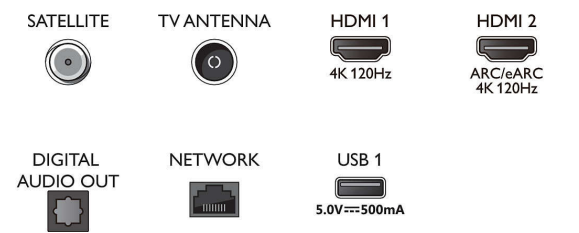

Tuner/Reception/Transmission

- Digital TV: DVB-T/T2/T2-HD/C/S/S2
- TV Programme guide*: 8-day Electronic

Connections

Side

Bottom

Specifications

- Programme Guide
- Signal strength indication
- Teletext: 1000 page Hypertext
- HEVC support

Smart TV Features

- Interactive TV: HbbTV
- Remote Control: with Voice
- Voice assistant*: Google Assistant built in, RC with Mic., Works with Alexa

Multimedia Applications

- Video Playback Formats: Containers: AVI, MKV, H264/MPEG-4 AVC, MPEG-1, MPEG-2, MPEG-4, VP9, HEVC (H.265), AV1
- Music Playback Formats: AAC, MP3, WAV, WMA (v2 up to v9.2), WMA-PRO (v9 and v10), FLAC
- Subtitles Formats Support: .SML, .SRT, .SSA, .SUB, .TXT, .ASS
- Picture Playback Formats: JPEG, BMP, GIF, PNG, 360 photo, HEIF