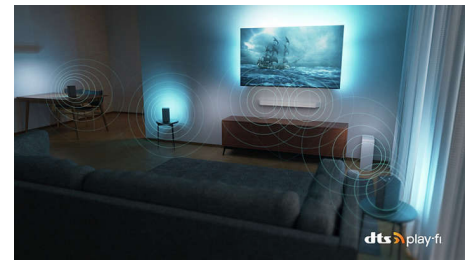

DTS Play-Fi

Philips Wireless Home System powered by DTS Play-Fi lets you connect to compatible soundbars and wireless speakers around your home in seconds. Listen to movies in the kitchen. Play music anywhere. You can even create a home-cinema surround-sound system using your Philips TV as a central speaker.

AMBILIGHT tv

P AI Intelligent Picture Engine

OLED

IMAX ENHANCED

Dolby VISION ATMOS

nVIDIA G-SYNC

Google TV

Ok Google