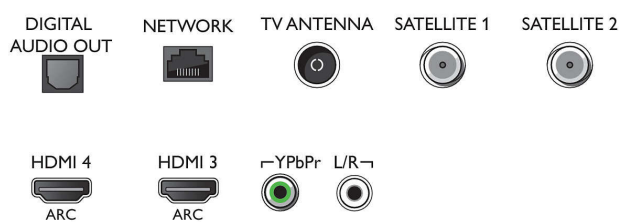

Connections

Side

Bottom

OLED+ 4K TV-geluid door Bowers & Wilkins
139 cm (55") Ambilight TV 4500 Picture Performance Index, HDR Perfect WCG 99%, P5 Perfect Picture Engine

Specificaties

- Teletekst: 1000 pagina's Hypertext
- HEVC-ondersteuning