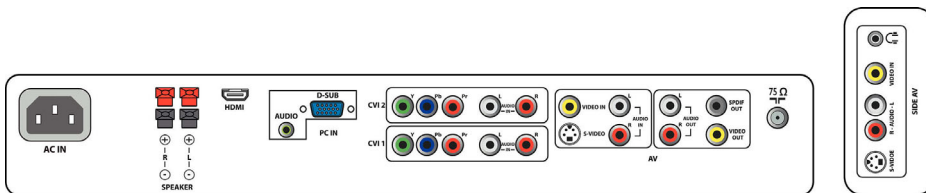

Sound

- Output power (RMS): 2 x 10 W
- Sound System: Mono, Nicam Stereo, Stereo
- Sound Enhancement: Virtual Surround Sound

Loudspeakers

- Loudspeaker types: detachable

Connectivity

- AV 1: Audio L/R in
- AV 2: Audio L/R in, YPbPr
- AV 3: Audio L/R in, CVBS in, S-Video in
- AV 4: HDMI
- Front / Side connections: Audio L/R in, CVBS in, Headphone Out, S-video in
- Other connections: Analog audio Left/Right out, Composite video (CVBS) out, PC Audio in, PC-In VGA, S/PDIF out (coaxial)

Dimensions

- Set Width: 1039 mm
- Set Height: 700 mm
- Set Depth: 102 mm
- Product weight: 21 kg
- Set width (with stand): 1039 mm
- Set height (with stand): 759 mm
- Set depth (with stand): 256 mm
- Product weight (+stand): 28 kg
- Box width: 1182 mm
- Box height: 767 mm
- Box depth: 363 mm
- Weight incl. Packaging: 36 kg
- Wall mount compatible: 400 x 200 mm