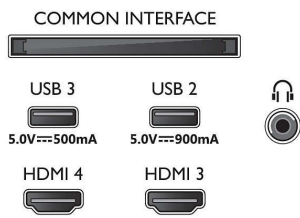

Specifications

Ambilight

- Ambilight Features: Wall colour adaptive, Lounge mode, Game Mode, Ambilight Music, AmbiWakeup, AmbiSleep, Works with Philips Wireless Home Speakers, Ambilight Boot-Up Animation
- Ambilight Version: next generation 3 sided

Picture/Display

- Diagonal screen size (inch): 77 inch
- Diagonal screen size (metric): 194 cm

- Display: 4K Ultra HD OLED
- Panel resolution: 3840 x 2160
- Native refresh rate: 120 Hz
- Picture engine: P5 AI Perfect Picture Engine
- Picture enhancement: Perfect Natural Motion, Micro Dimming Perfect, Wide Colour Gamut 99% DCI/P3, Dolby Vision, HLG (Hybrid Log Gamma), A.I. PQ mode, CalMAN Ready, IMAX enhanced mode, HDR10+ Adaptive, Film-maker mode

Display input resolution

- Resolution-Refresh rate: 576 p - 50 Hz, 640 x 480 - 60 Hz, 720 p - 50 Hz, 60 Hz, 1920 x 1080 p - 24 Hz, 25 Hz, 30 Hz, 50 Hz, 60 Hz, 100 Hz, 120 Hz., 2560 x 1440 - 60 Hz, 120 Hz, 3840 x 2160 p - 24 Hz, 25 Hz, 30 Hz, 50 Hz, 60 Hz, 100 Hz, 120 Hz.

Tuner/Reception/Transmission

- Digital TV: DVB-T/T2/T2-HD/C/S/S2
- TV Programme guide*: 8-day Electronic

Connections

Side