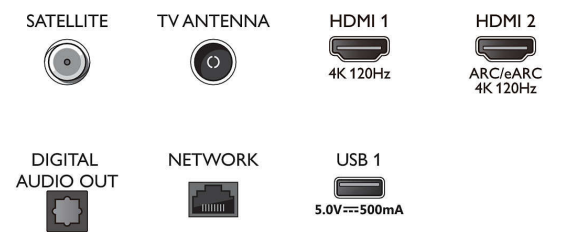

Tuner/Reception/Transmission

- Digital TV: DVB-T/T2/T2-HD/C/S/S2
- TV Programme guide*: 8-day Electronic

Connections

Side

Bottom

Specifications

- Programme Guide
- Signal strength indication
- Teletext: 1000 page Hypertext
- HEVC support

Smart TV Features

- Interactive TV: HbbTV
- Remote Control: with Voice
- Voice assistant*: Google Assistant built in, RC with Mic., Works with Alexa

Multimedia Applications

- Video Playback Formats: Containers: AVI, MKV, H264/MPEG-4 AVC, MPEG-1, MPEG-2, MPEG-4, VP9, HEVC (H.265), AVI
- Music Playback Formats: AAC, MP3, WAV, WMA (v2 up to v9.2), WMA-PRO (v9 and v10), FLAC
- Subtitles Formats Support: .SMI, .SRT, .SSA, .SUB, .TXT, .ASS
- Picture Playback Formats: JPEG, BMP, GIF, PNG, 360 photo, HEIF