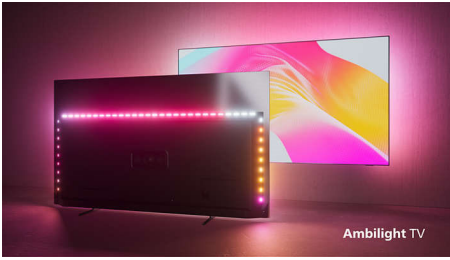

Philips OLED
4K Ambilight TV

194 cm (77") Ambilight TV

P5 AI perfect picture engine
Dolby Atmos sound
Google TV™

77OLED808

Gorgeous. In every way.

4K Ambilight TV

From films to shows, the lifelike picture and full-bodied sound of this OLED TV combine with Ambilight's immersive halo to give you an exceptional experience. The dark metal frame and zero-bezel design brings the elegance.

4K Ambilight TV
194 cm (77") Ambilight TV P5 AI perfect picture engine, Dolby Atmos sound, Google TV™

Highlights

Next-gen Ambilight

With next-gen Ambilight, LEDs behind the screen immerse you in a halo of colourful light that's more detailed, better defined and more in sync with the action than ever! Plus, you can liven up a blank screen with the Aurora-curated collection of images and videos, which look great with Ambilight.

Bright OLED screen

The bright panel and lifelike picture of your 4K (UHD) OLED Ambilight TV means you'll see

deep blacks, not gray—and the smallest details leap from the shadows and bright areas. The picture looks incredible even if viewed at an angle, and you won't need to turn down the lights! All major HDR formats are supported.

OLED EX panel technology

OLED EX panel. Higher peak brightness and thinner bezel.

Premium design

The dark metal frame, zero-bezel design, and slender satin-chrome feet lend a real sense of style. The remote is backlit for ease of use. Our packaging uses FSC-certified recycled cardboard, and our printed materials use recycled paper.