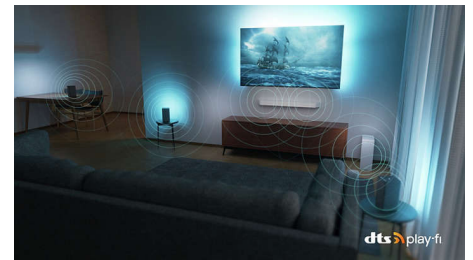

DTS Play-Fi

Philips Wireless Home System powered by DTS Play-Fi lets you connect to compatible soundbars and wireless speakers around your home in seconds. Listen to movies in the kitchen. Play music anywhere. You can even create a home-cinema surround-sound system using your Philips TV as a central speaker.