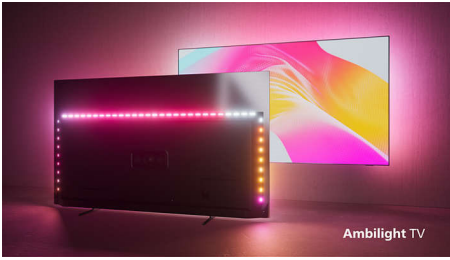

Philips OLED
4K Ambilight TV

121 cm (48") Ambilight TV

P5 AI perfect picture engine
Dolby Atmos sound
Google TV™

48OLED808

Gorgeous. In every way.

4K Ambilight TV

From films to shows, the lifelike picture and full-bodied sound of this OLED TV combine with Ambilight's immersive halo to give you an exceptional experience. The dark metal frame and zero-bezel design brings the elegance.

4K Ambilight TV
121 cm (48") Ambilight TV P5 AI perfect picture engine, Dolby Atmos sound, Google TV™

Highlights

Next-gen Ambilight

With next-gen Ambilight, LEDs behind the screen immerse you in a halo of colourful light that's more detailed, better defined and more in sync with the action than ever! Plus, you can liven up a blank screen with the Aurora-curated collection of images and videos, which look great with Ambilight.

Bright OLED screen

The bright panel and lifelike picture of your 4K (UHD) OLED Ambilight TV means you'll see

deep blacks, not gray—and the smallest details leap from the shadows and bright areas. The picture looks incredible even if viewed at an angle, and you won't need to turn down the lights! All major HDR formats are supported.

OLED EX panel technology

OLED EX panel. Higher peak brightness and thinner bezel.

Premium design

The satin-chrome swivel stand makes placement a breeze while the dark metal frame and zero-bezel design lend a real sense of style. Our TV packaging uses FSC-certified recycled cardboard, and our printed materials use recycled paper.