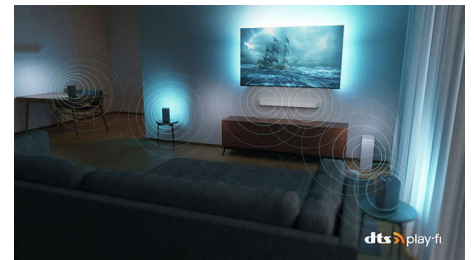

DTS Play-Fi

Philips Wireless Home System powered by DTS Play-Fi lets you connect to compatible soundbars and wireless speakers around your home in seconds. Listen to movies in the kitchen. Play music anywhere. You can even create a home-cinema surround-sound system using your Philips TV as a central speaker.

AMBILIGHT tv

P AI Intelligent Picture Engine

OLED

IMAX ENHANCED

Dolby Vision Atmos

Ok Google

Google TV

NVIDIA G-SYNC