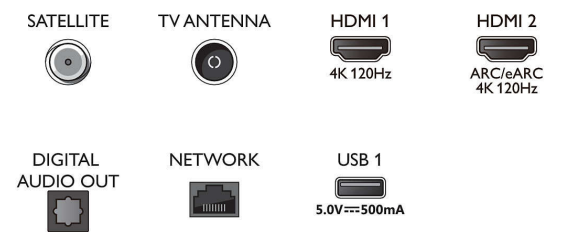

Tuner/Reception/Transmission

- Digital TV: DVB-T/T2/T2-HD/C/S/S2
- TV Programme guide*: 8-day Electronic

Connections

Side

Bottom

Specifications

- Programme Guide
- Signal strength indication
- Teletext: 1000 page Hypertext
- HEVC support

Smart TV Features

- Interactive TV: HbbTV
- Remote Control: with Voice
- Voice assistant*: Google Assistant built in, RC with Mic., Works with Alexa

Multimedia Applications

- Video Playback Formats: Containers: AVI, MKV, H264/MPEG-4 AVC, MPEG-1, MPEG-2, MPEG-4, VP9, HEVC (H.265), AV1
- Music Playback Formats: AAC, MP3, WAV, WMA (v2 up to v9.2), WMA-PRO (v9 and v10), FLAC
- Subtitles Formats Support: .SMI, .SRT, .SSA, .SUB, .TXT, .ASS
- Picture Playback Formats: JPEG, BMP, GIF, PNG, 360 photo, HEIF