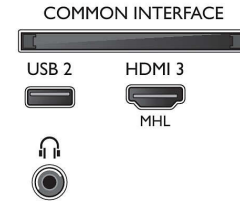

Smart TV

Smart TV LED 4K ultra fina
108 cm (43") Televisor LED 4K Ultra HD, Quad Core, DVB T/C/T2/T2-HD/S/S2

43PUS6162/12

Especificações

Connections

Side

Rear

Bottom