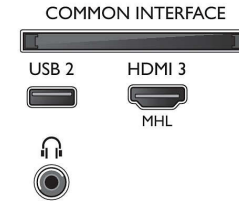

Smart TV

4K Ultra Slim Smart LED TV
108 cm-es (43"-es) 4K Ultra HD LED TV, Quad Core, DVB T/C/T2/T2-HD/S/S2

43PUS6162/12

Műszaki adatok

Connections

Side

Rear

Bottom