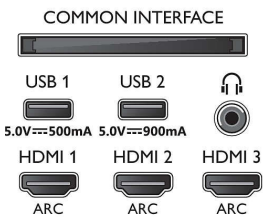

Behandling

- Behandlingskraft: Quad Core

Connections

Side

Bottom

4K UHD OLED Android-TV

164 cm (65") Ambilight-TV 5000 Picture Performance Index, HDR 10+ / WCG 99%, P5 Perfect Picture Engine

Spesifikasjoner