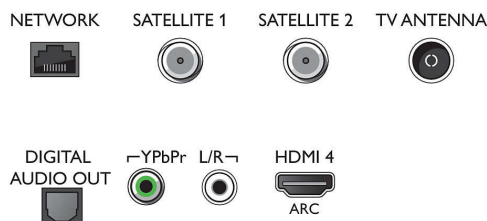

Behandling

- Behandlingskraft: Quad Core

Connections

Side

Bottom

4K UHD OLED Android-TV

164 cm (65") Ambilight-TV 5000 Picture Performance Index, HDR 10+ / WCG 99%, P5 Perfect Picture Engine

Spesifikasjoner