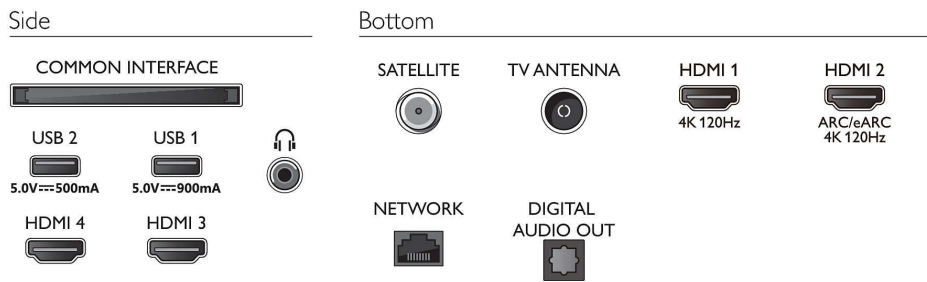

Specifications

Ambilight

- Ambilight Features: Wall colour adaptive, Lounge mode, Game Mode, Ambilight Music, AmbiWakeup, AmbiSleep, Works with Philips Wireless Home Speakers, Ambilight Boot-Up Animation
- Ambilight Version: next generation 3 sided

Picture/Display

- Diagonal screen size (inch): 42 inch
- Diagonal screen size (metric): 106 cm

- Display: 4K Ultra HD OLED
- Panel resolution: 3840 x 2160
- Native refresh rate: 120 Hz
- Picture engine: P5 AI Perfect Picture Engine
- Picture enhancement: Perfect Natural Motion, Micro Dimming Perfect, Wide Colour Gamut 99% DCI/P3, Dolby Vision, HLG (Hybrid Log Gamma), A.I. PQ mode, CalMAN Ready, IMAX enhanced mode, HDR10+ Adaptive, Film-maker mode

Display input resolution

- Resolution-Refresh rate: 576 p - 50 Hz, 640 x 480 - 60 Hz, 720 p - 50 Hz, 60 Hz, 1920 x 1080 p - 24 Hz, 25 Hz, 30 Hz, 50 Hz, 60 Hz, 100 Hz, 120 Hz., 2560 x 1440 - 60 Hz, 120 Hz, 3840 x 2160 p - 24 Hz, 25 Hz, 30 Hz, 50 Hz, 60 Hz, 100 Hz, 120 Hz.

Tuner/Reception/Transmission

- Digital TV: DVB-T/T2/T2-HD/C/S/S2
- TV Programme guide*: 8-day Electronic

Connections