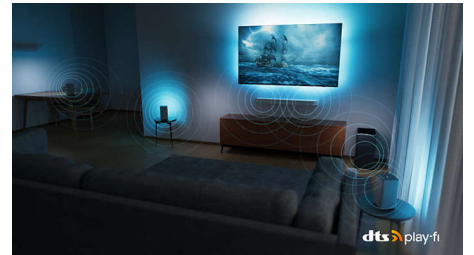

Združljiv z DTS Play-Fi

Philipsov brezžični domači sistem, podprt s tehnologijo DTS Play-Fi, boste v svojem domu v le nekaj sekundah povezali z združljivimi brezžičnimi zvočniki. Medtem ko pripravljate prigrizek, lahko filmom prisluhnete kar v kuhinji. Glasbo predvajajte v katerem koli prostoru. Še naprej spremljajte komentiranje pomembne tekme, četudi morate v drug prostor.

Sound by
Bowers & Wilkins

OLED+

IMAX
ENHANCED

Dolby
VISION-ATMOS

dts play-fi

nvidia
G-SYNC