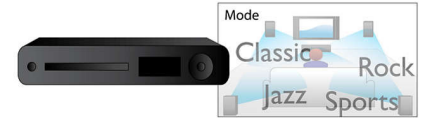

Smart Sound

Smart Sound provides the optimal sound settings for ultra bass, bass, treble and balance so that you can get the best entertainment experience.

10-page Smart Text

Teletext is a common system transmitted by most broadcasters. The 10-page smart text feature gives you fast access to information when changing pages.