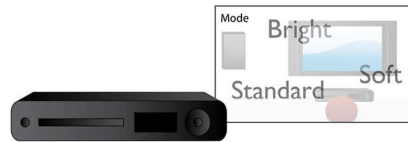

Virtual Dolby Surround

Virtual Dolby Surround is a processing technology for enhancing surround sound

effects. It will create the sensation of Dolby Pro Logic without the necessity of additional rear speakers. You become totally immersed in your television experience.

Compact design

Compact design

PC input

With PC input you can connect your TV to a computer and use the TV as a PC monitor.

Smart Picture

Smart Picture provides the optimum picture settings for colour, brightness, saturation, contrast, sharpness and so on, to enhance your overall viewing experience at all times.